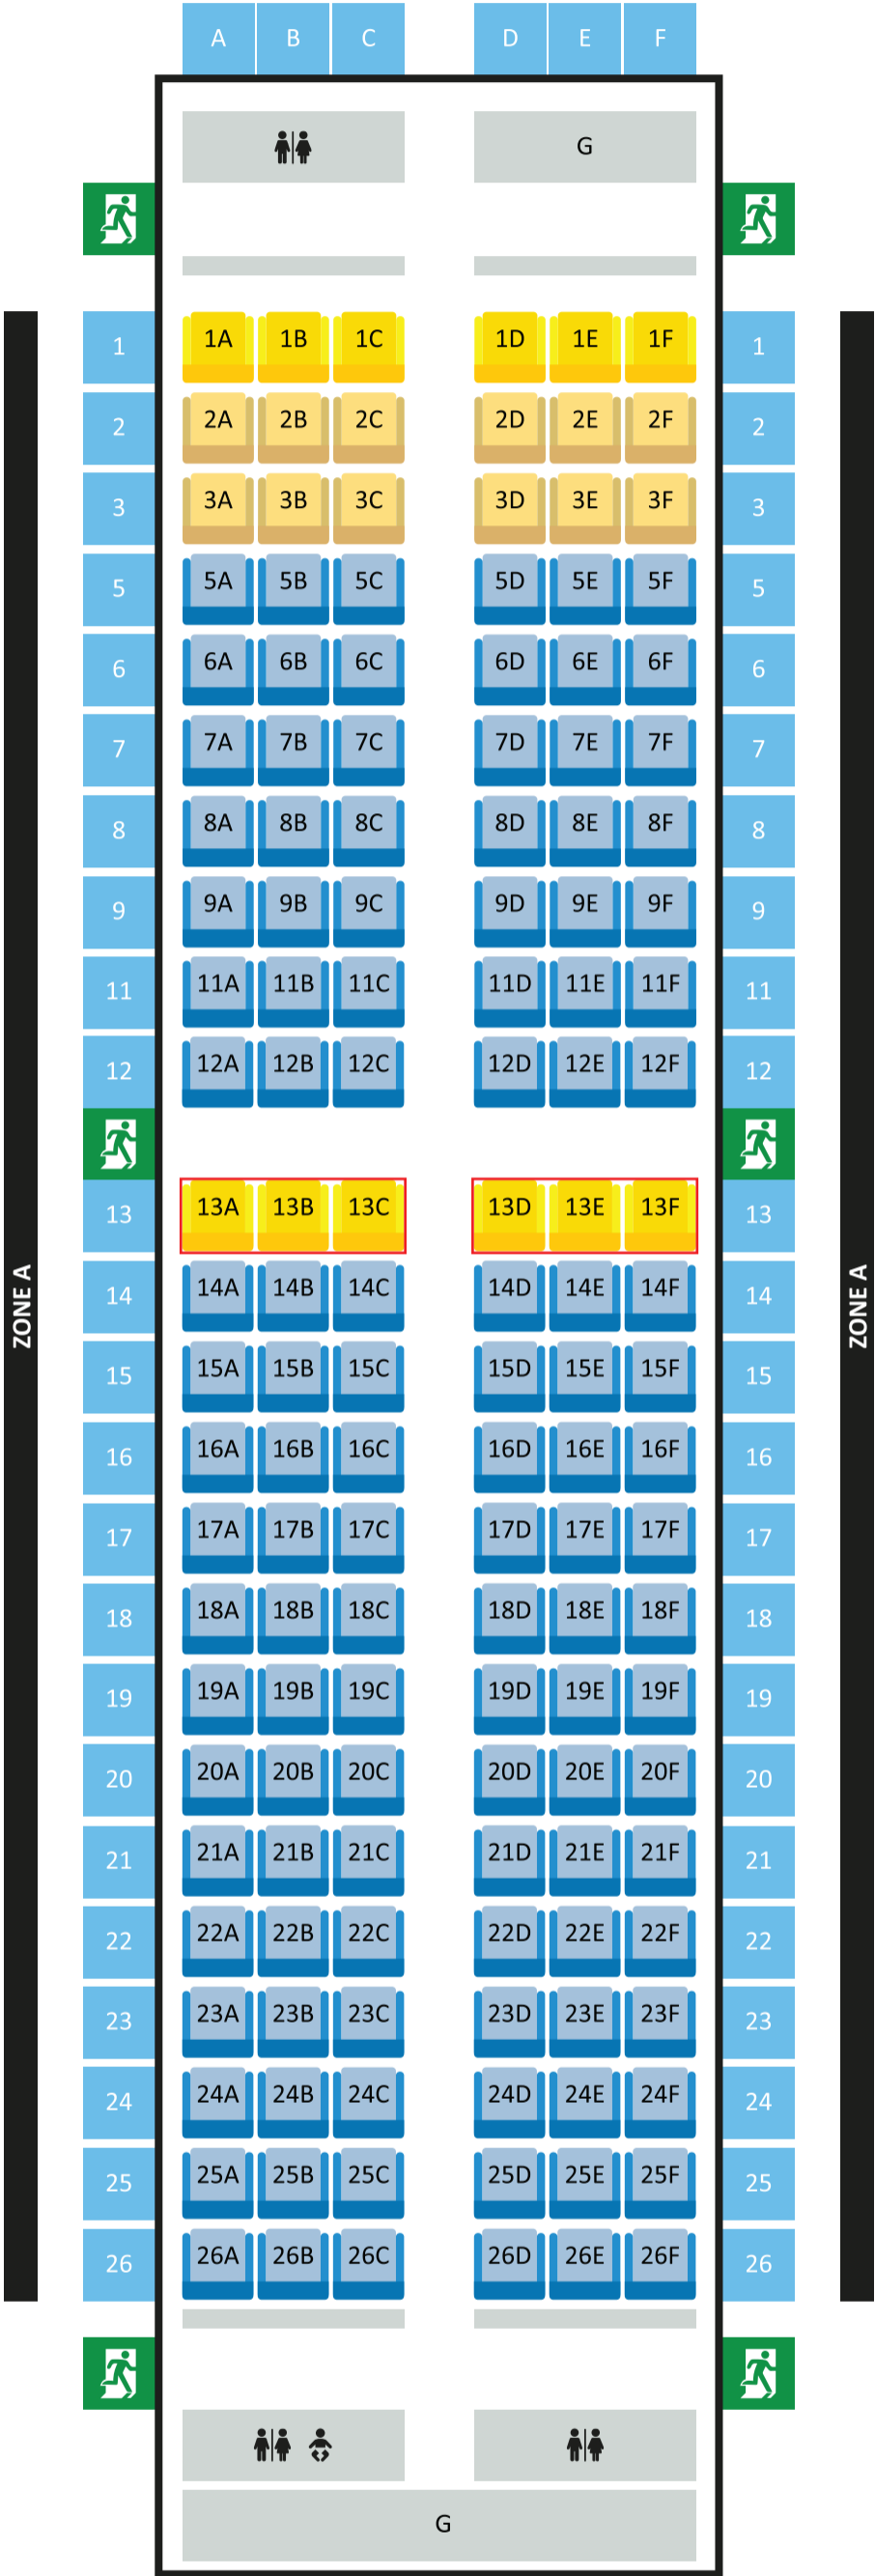

A319 SEAT PRODUCT INFORMATION

LEGEND

- Front
- Standard
- Stretch
- Exit door
- Emergency Exit Row
- Galley
- Lavatory with diaper change table

Disclaimer:
 Seat map is not drawn to scale. Refer to the actual seat map during booking for the most up-to-date information.
 All Economy class seats (except front row seats) have movable armrests for guests with reduced mobility.

A320 SEAT PRODUCT INFORMATION

LEGEND

- Front
- Standard
- Stretch
- ✈ Exit door
- Emergency Exit Row
- Galley
- Lavatory with diaper change table

Disclaimer:
 Seat map is not drawn to scale. Refer to the actual seat map during booking for the most up-to-date information.
 All Economy class seats (except front row seats) have movable armrests for guests with reduced mobility.