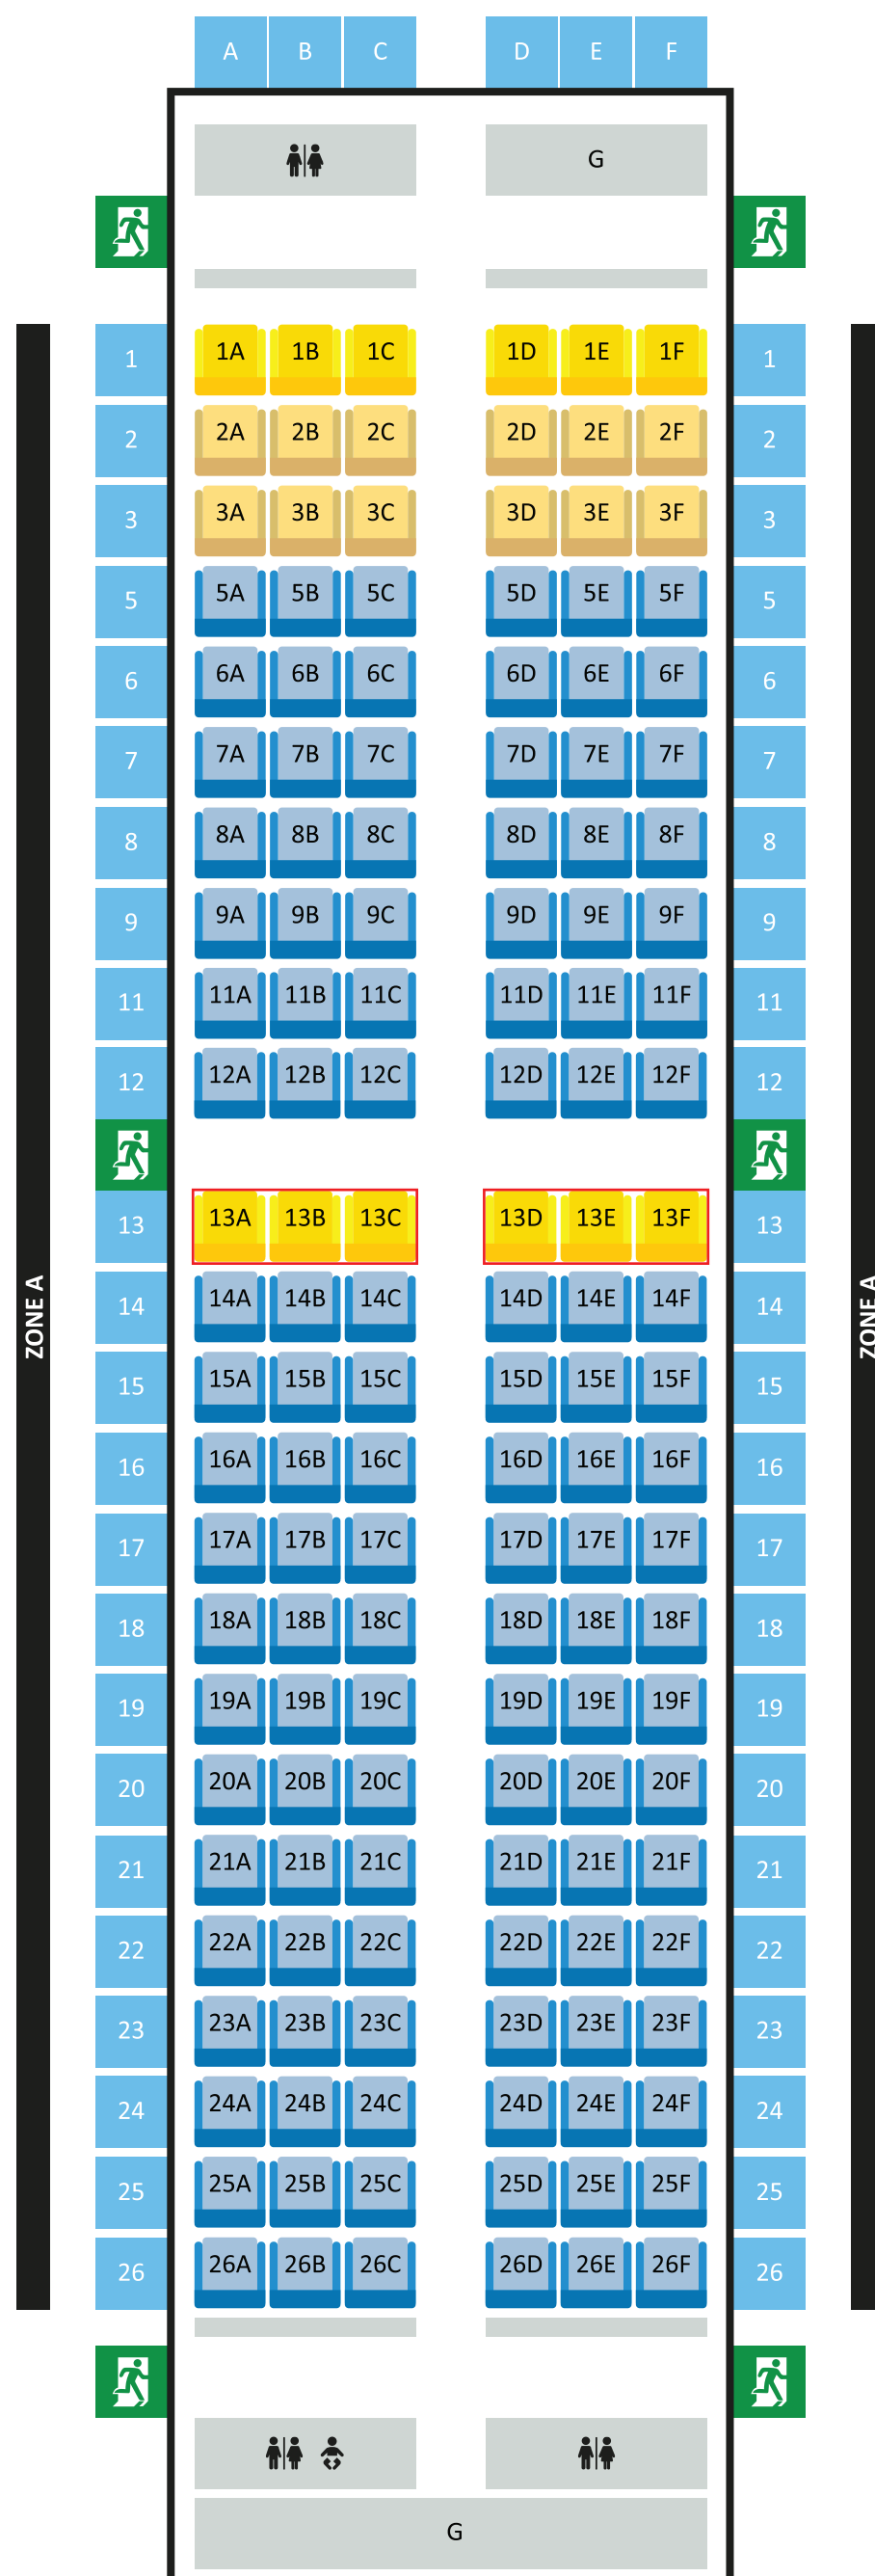

A319 SEAT PRODUCT INFORMATION

LEGEND

- Front
- Standard
- Stretch
- EXIT Exit door
- Emergency Exit Row
- Galley
- Lavatory with diaper change table

Disclaimer:
 Seat map is not drawn to scale. Refer to the actual seat map during booking for the most up-to-date information.
 All Economy class seats (except front row seats) have movable armrests for guests with reduced mobility.

A320 SEAT PRODUCT INFORMATION

LEGEND

- Front
- Standard
- Stretch
- ✈ Exit door
- Emergency Exit Row
- Galley
- 🚻 Lavatory with diaper change table

Disclaimer:
 Seat map is not drawn to scale. Refer to the actual seat map during booking for the most up-to-date information.
 All Economy class seats (except front row seats) have movable armrests for guests with reduced mobility.