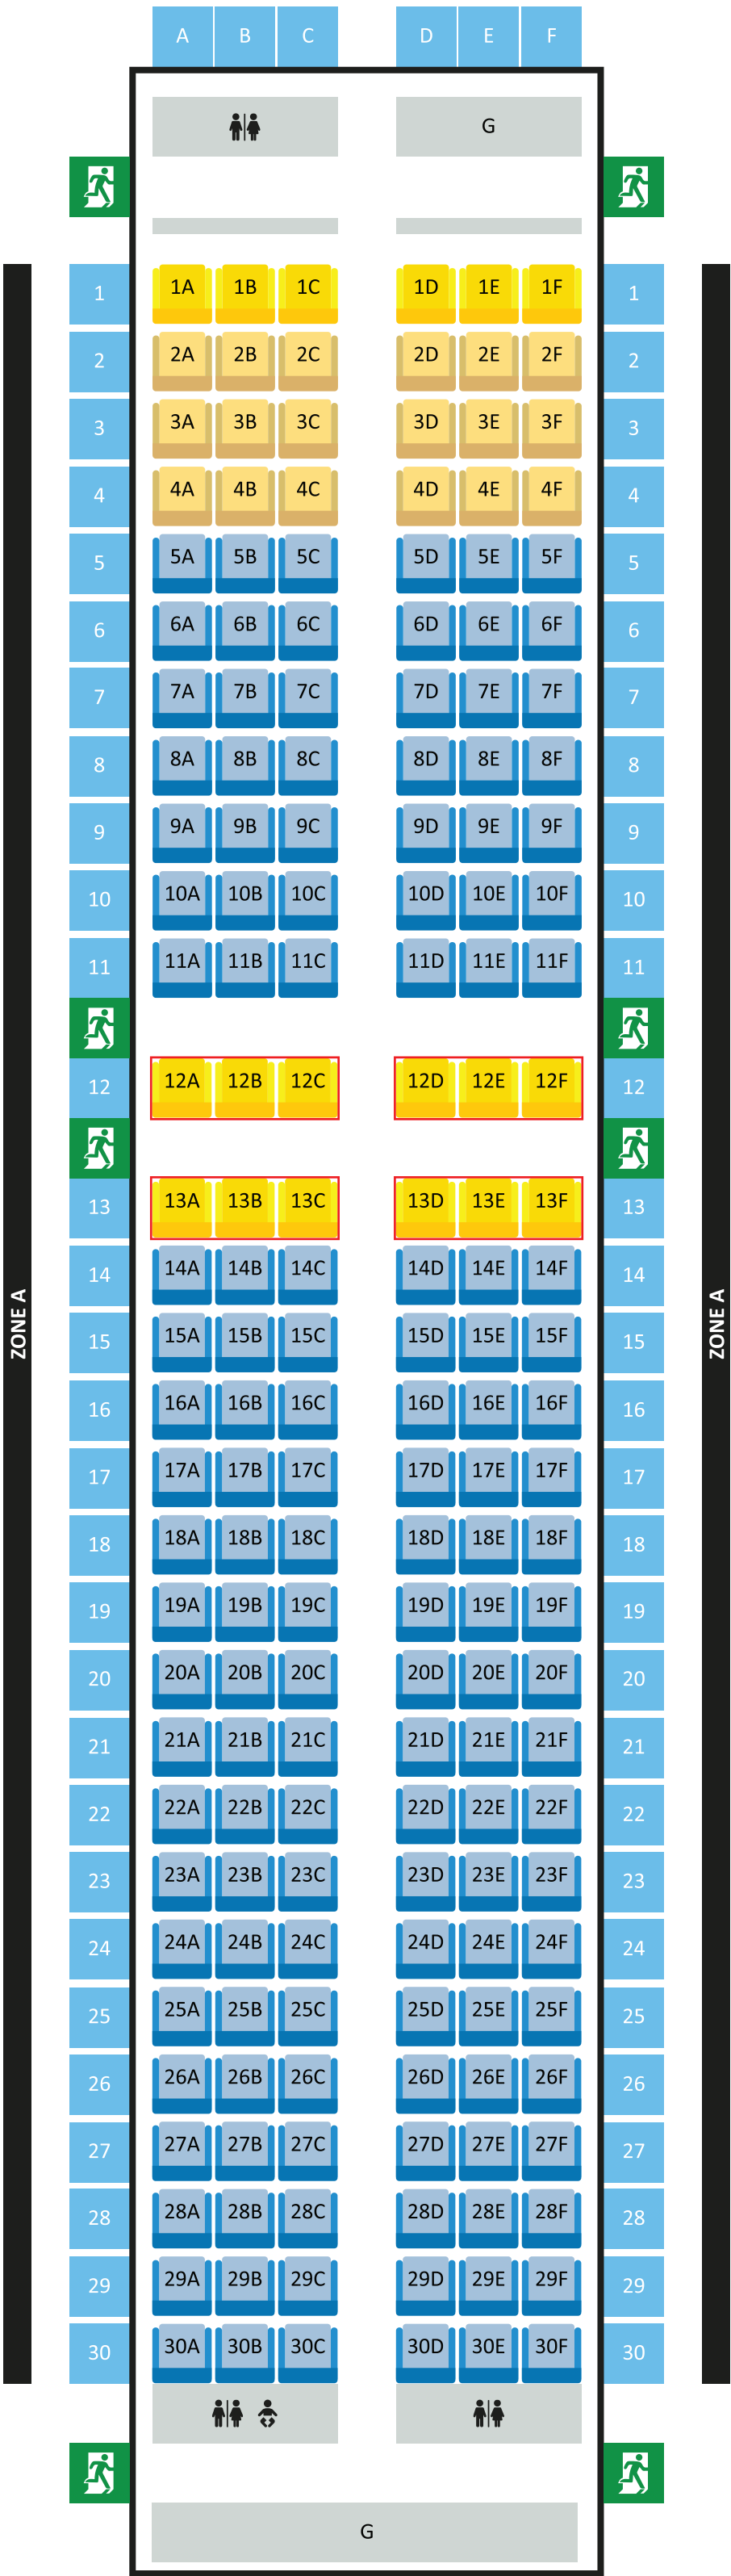

A319 SEAT PRODUCT INFORMATION

LEGEND

- Front
- Standard
- Stretch
- EXIT Exit door
- Emergency Exit Row
- Galley
- Lavatory with diaper change table

Disclaimer:
 Seat map is not drawn to scale. Refer to the actual seat map during booking for the most up-to-date information.
 All Economy class seats (except front row seats) have movable armrests for guests with reduced mobility.

A320 SEAT PRODUCT INFORMATION

LEGEND

- Front
- Standard
- Stretch
- ✈ Exit door
- Emergency Exit Row
- Galley
- 🚻 Lavatory with diaper change table

Disclaimer:
 Seat map is not drawn to scale. Refer to the actual seat map during booking for the most up-to-date information.
 All Economy class seats (except front row seats) have movable armrests for guests with reduced mobility.