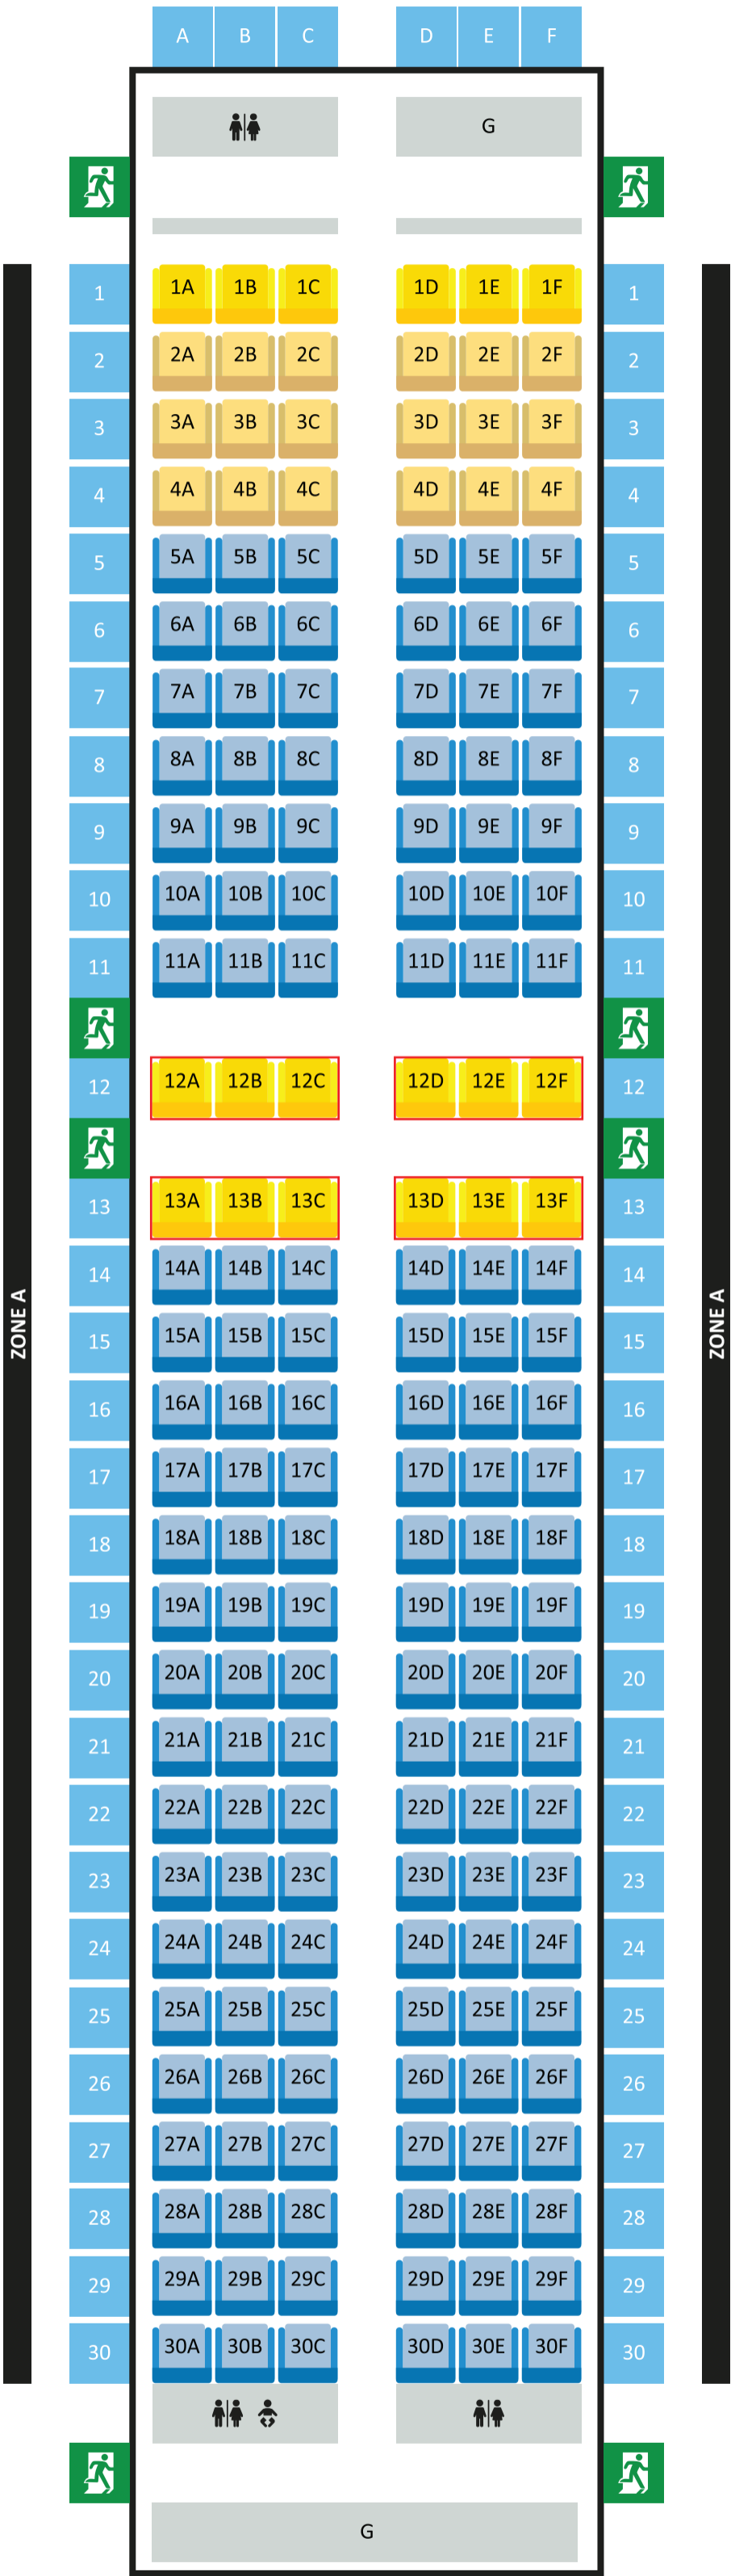

A319 SEAT PRODUCT INFORMATION

LEGEND

- Front
- Standard
- Stretch
- Exit door
- Emergency Exit Row
- Galley
- Lavatory with diaper change table

Disclaimer:
 Seat map is not drawn to scale. Refer to the actual seat map during booking for the most up-to-date information.
 All Economy class seats (except front row seats) have movable armrests for guests with reduced mobility.

A320 SEAT PRODUCT INFORMATION

LEGEND

- Front
- Standard
- Stretch
- ✈ Exit door
- Emergency Exit Row
- Galley
- Lavatory with diaper change table

Disclaimer:
 Seat map is not drawn to scale. Refer to the actual seat map during booking for the most up-to-date information.
 All Economy class seats (except front row seats) have movable armrests for guests with reduced mobility.