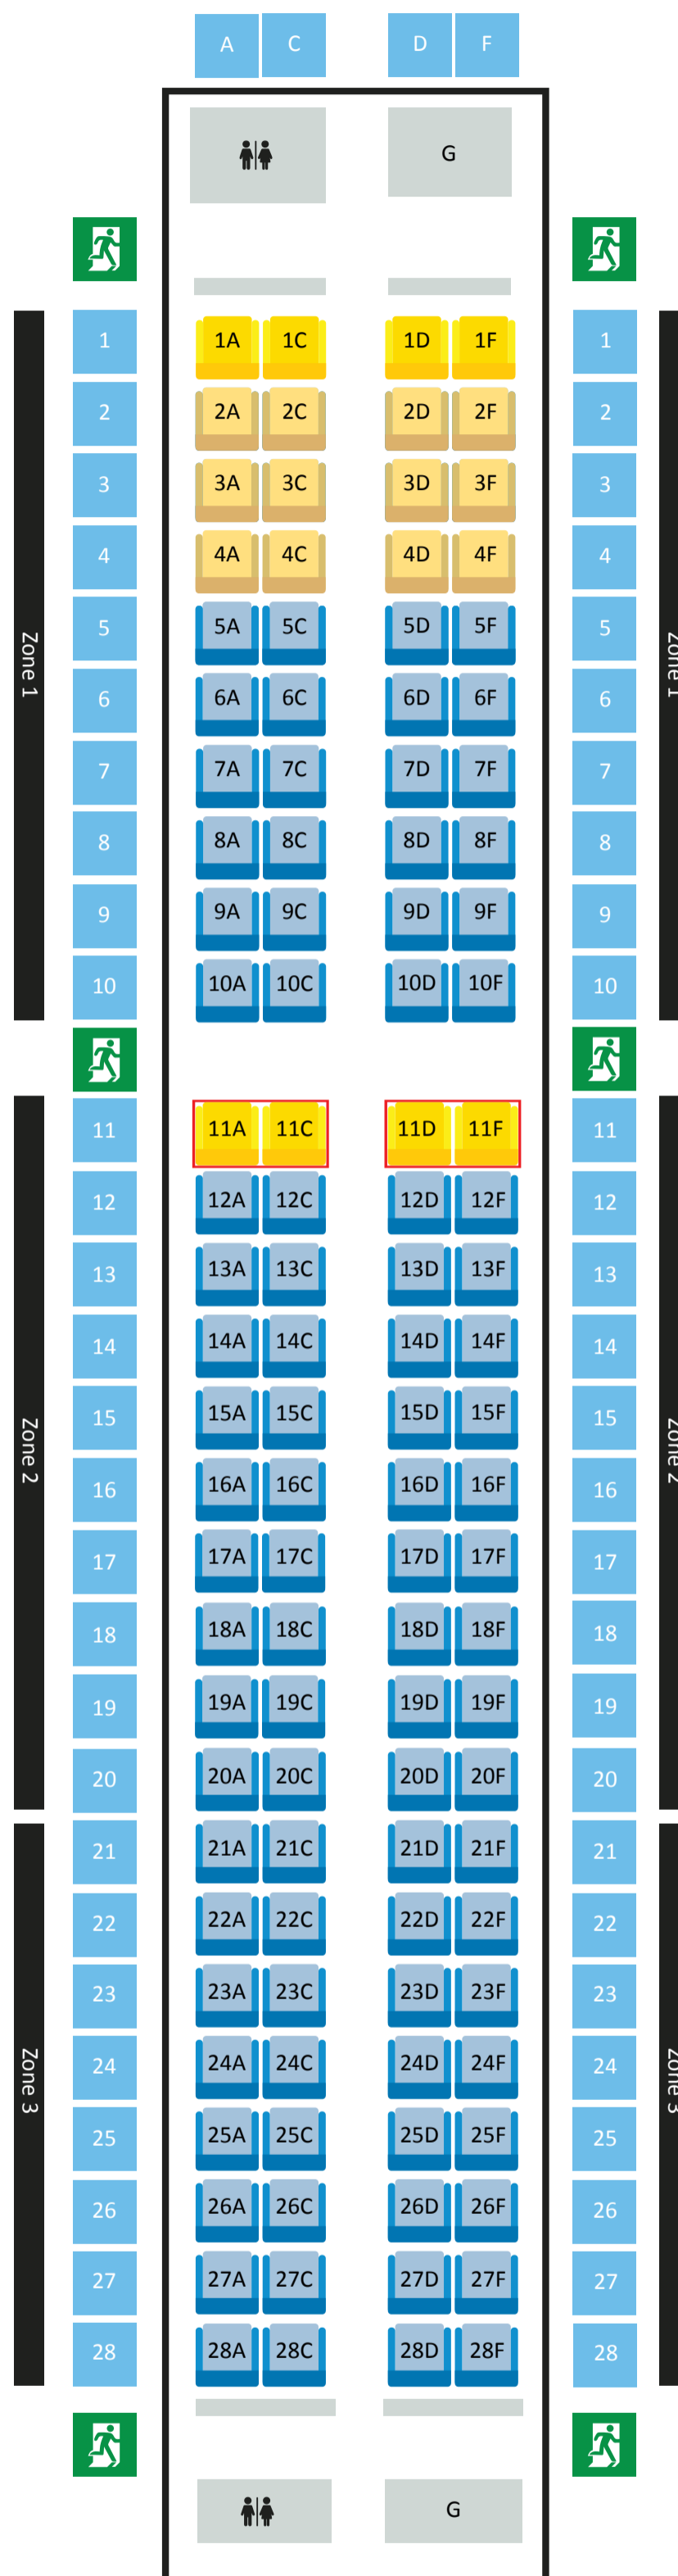

E190-E2 SEAT PRODUCT INFORMATION

LEGEND

- Front
- Standard
- Stretch
- EXIT Exit door
- Emergency Exit Row
- G Galley
- W Washroom

Disclaimer:
 Seat map is not drawn to scale. Refer to the actual seat map during booking for the most up-to-date information.
 All Economy class seats (except front row seats) have movable armrests for guests with reduced mobility.