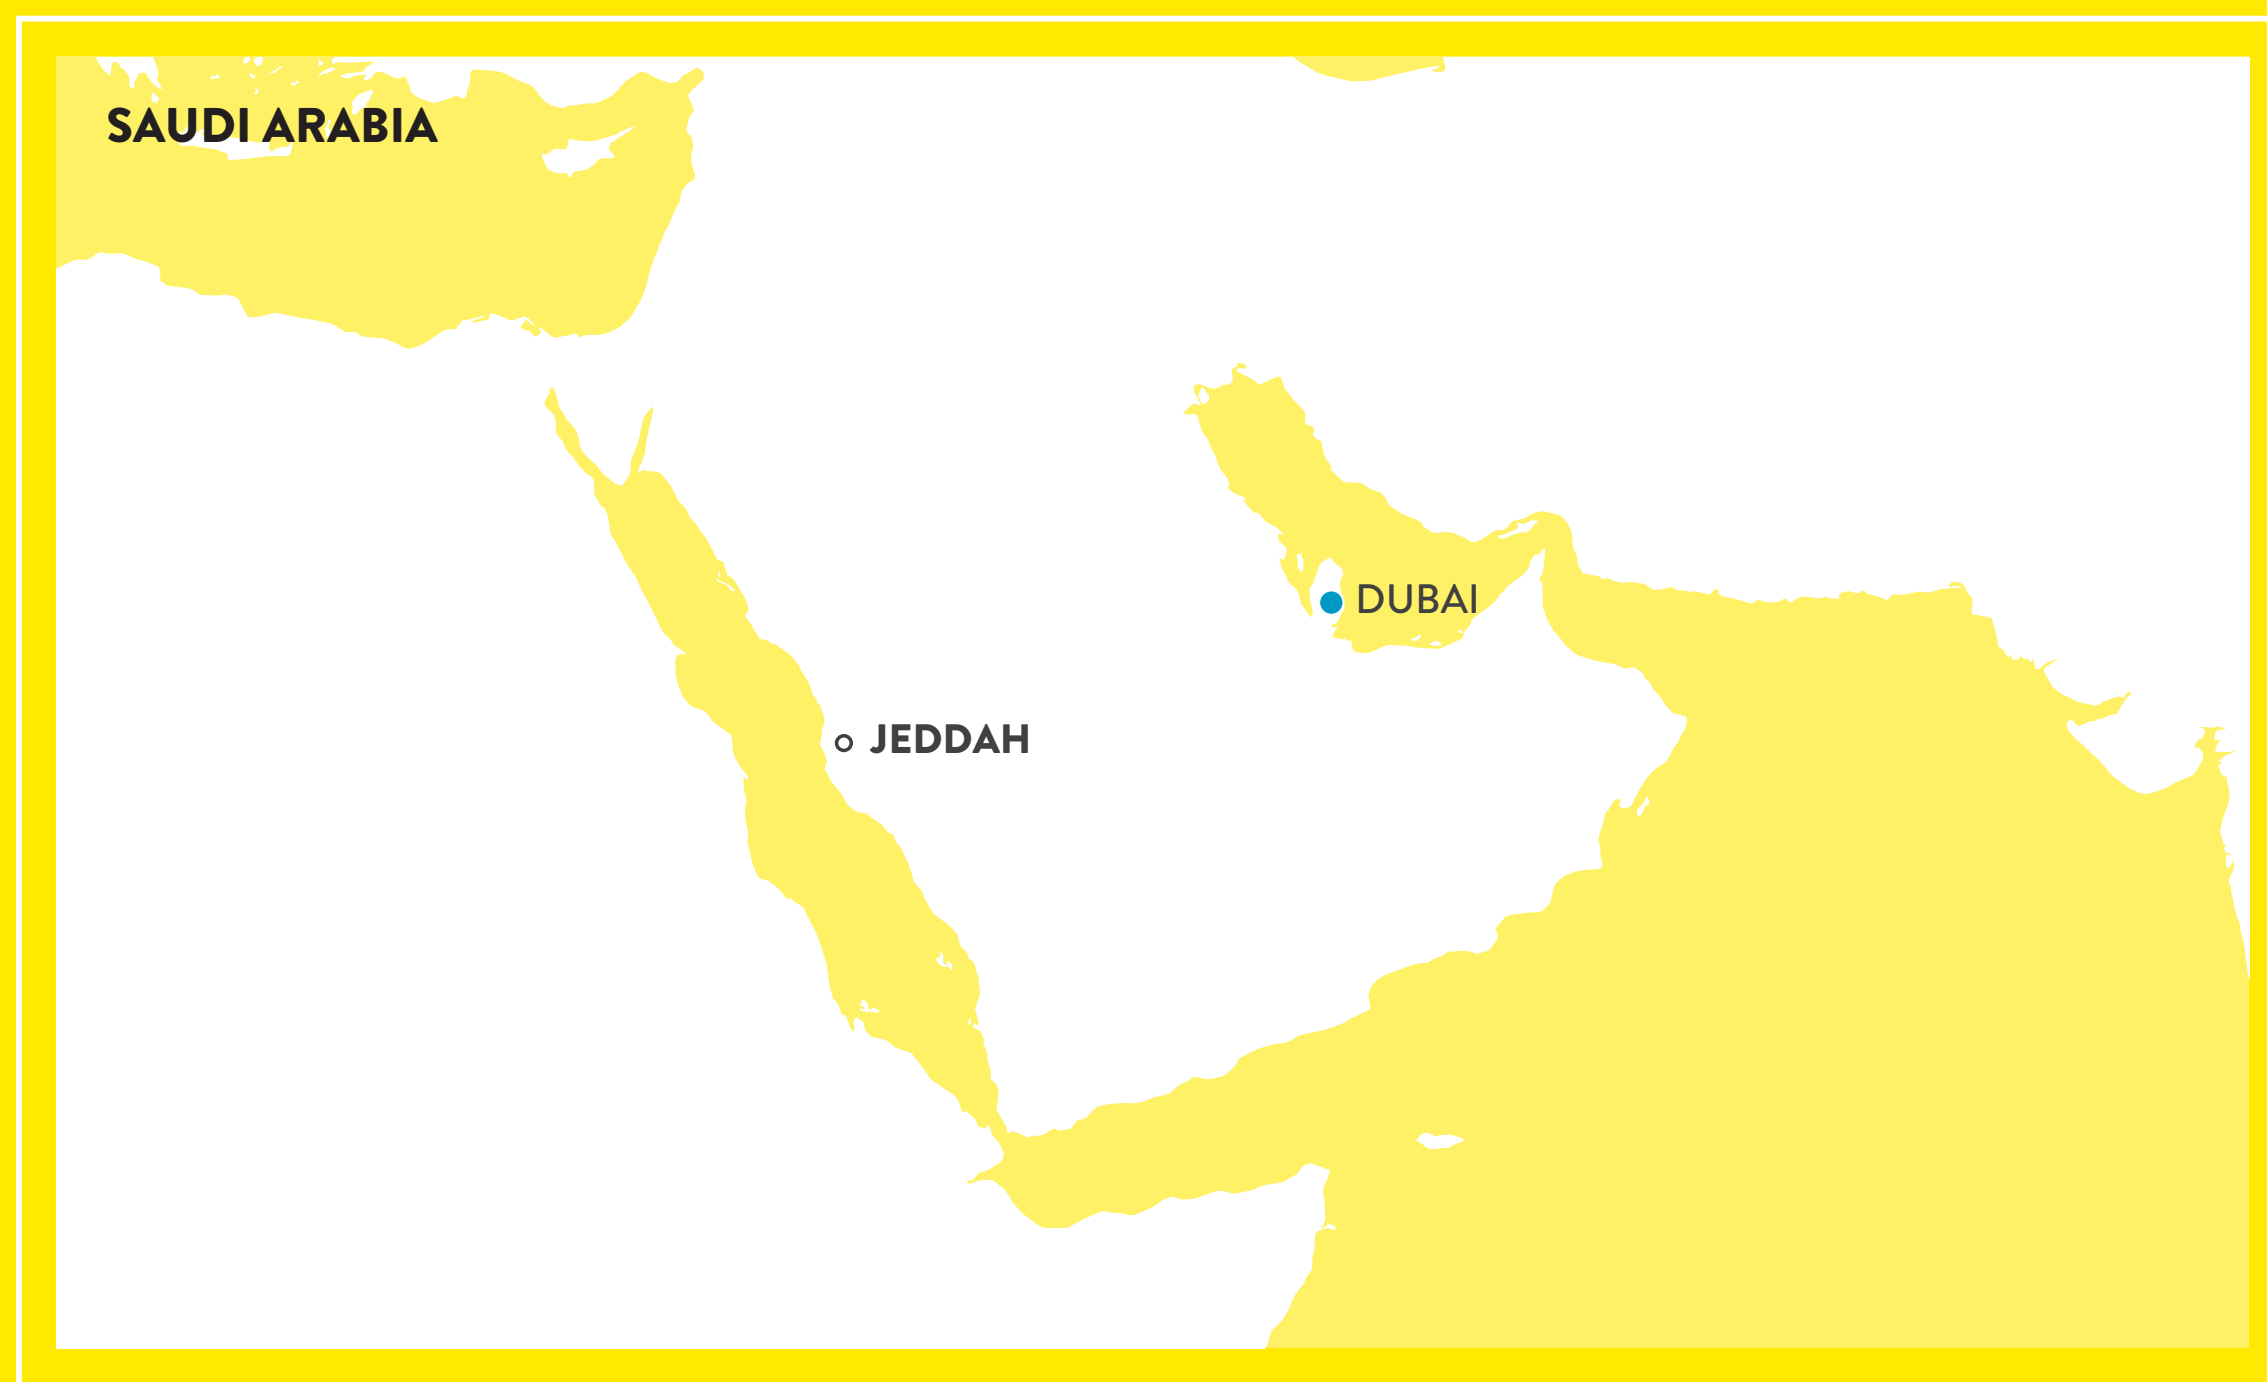

SCOOT NETWORK

- Scoot Base
- Flights operated by Scoot
- Flights operated by Scoot and Singapore Airlines / SilkAir
- Flights operated by Singapore Airlines / SilkAir

SCOOT NETWORK

Scoot Base

Flights operated by Scoot

Flights operated by Scoot and Singapore Airlines / SilkAir

Flights operated by Singapore Airlines / SilkAir

Flights operated by NokScoot

Flights operated by Nok Air

Flights operated by Virgin Australia

Flights operated by Vanilla Air