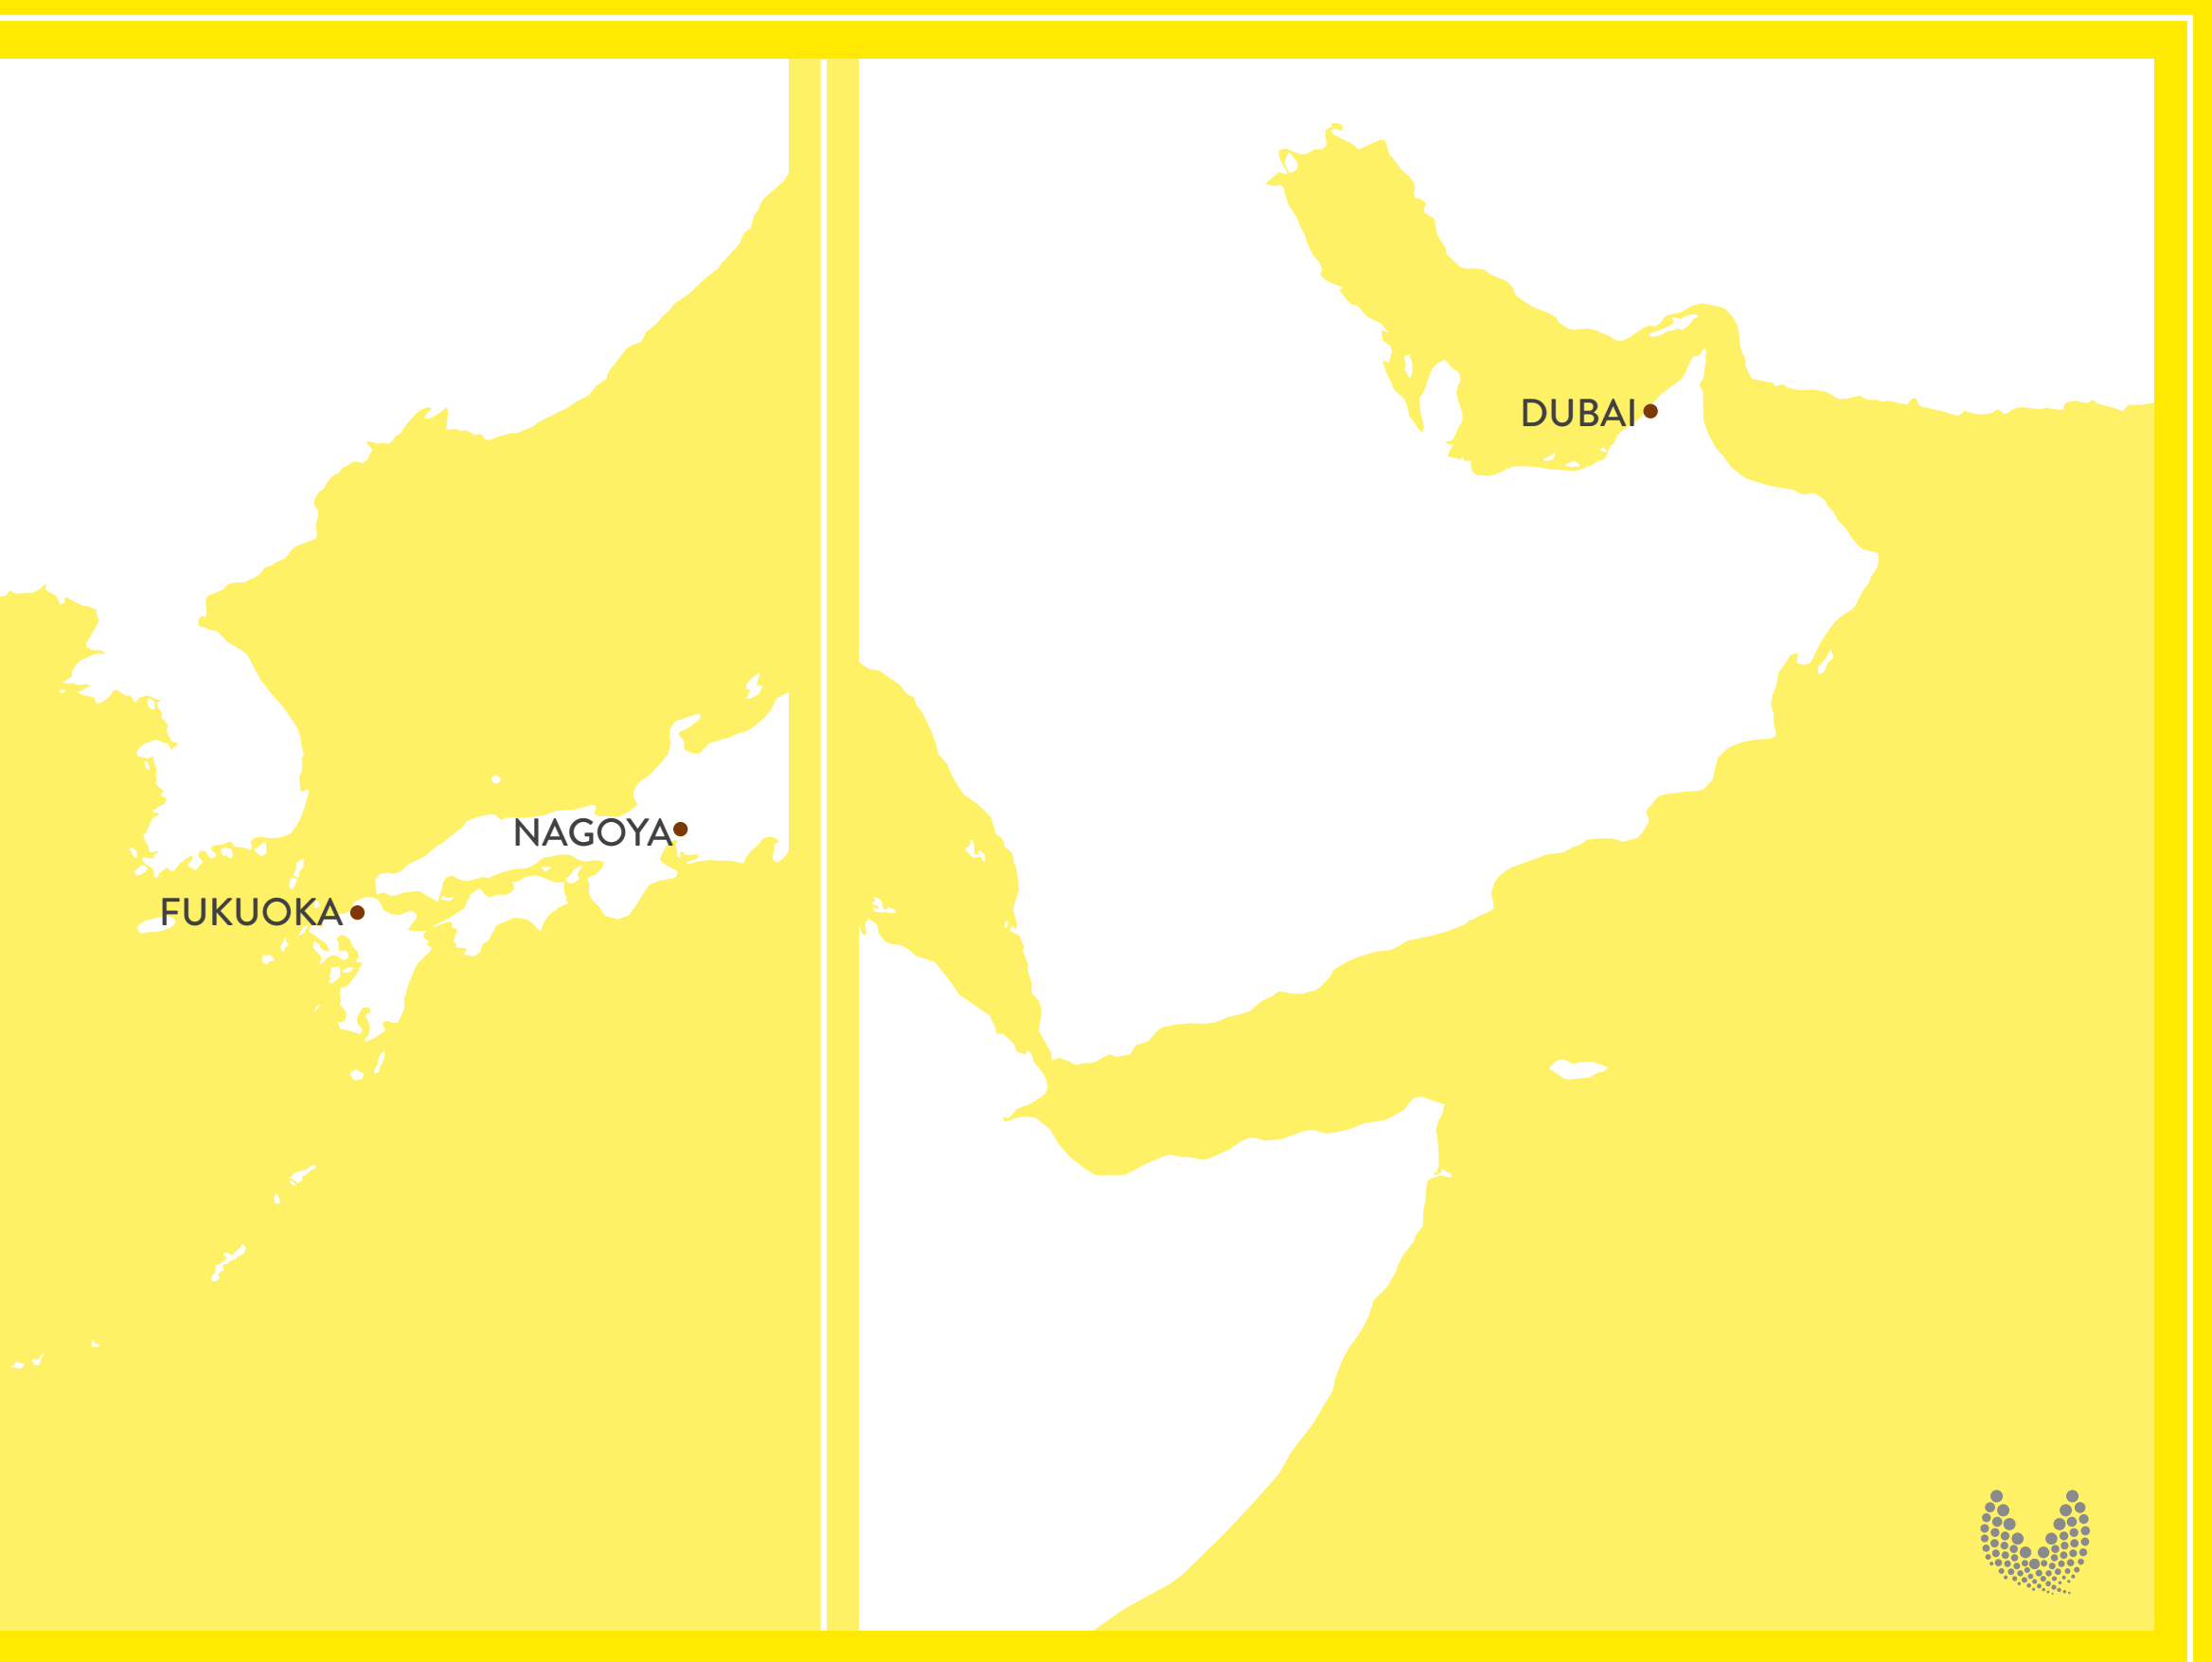

SCOOT NETWORK

- Scoot Base
- Flights operated by Scoot
- Flights operated by Scoot and Singapore Airlines / SilkAir
- Flights operated by Singapore Airlines / SilkAir

SCOOT NETWORK

Scoot Base

Flights operated by Scoot

Flights operated by Scoot and Singapore Airlines / SilkAir

Flights operated by Singapore Airlines / SilkAir

Flights operated by NokScoot

Flights operated by Nok Air

Flights operated by Virgin Australia

Flights operated by Vanilla Air

Flights operated by Cebu Pacific

Flights operated by Jeju Air

Flights operated by Olympic Air

Flights operated by Aegean Airlines