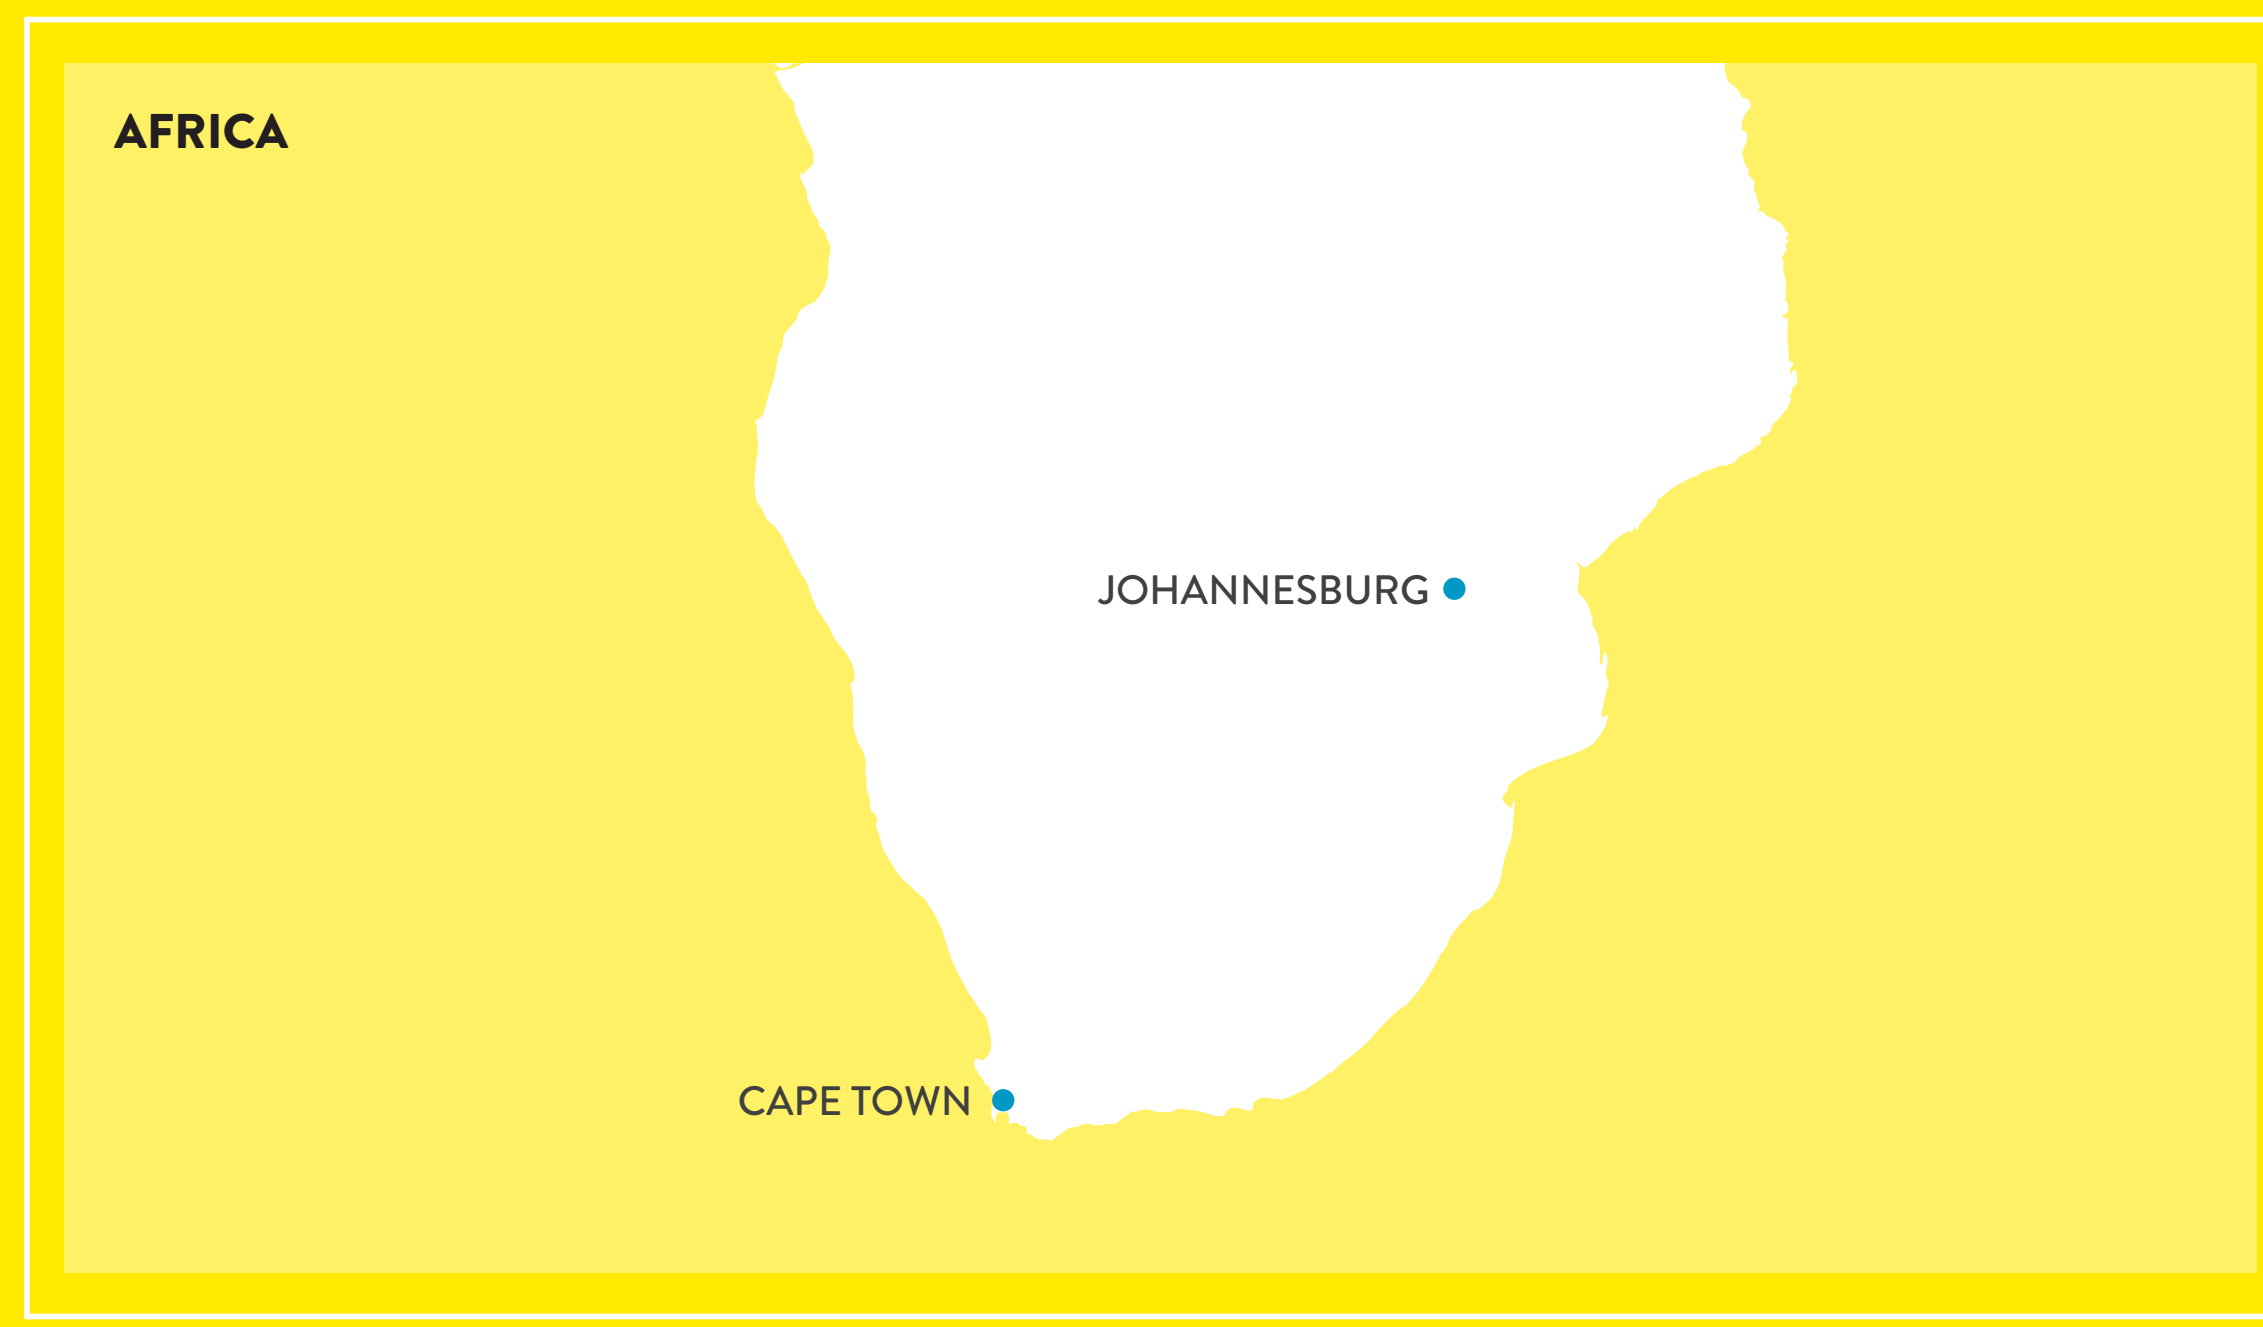

SCOOT NETWORK

- Scoot Base
- Flights operated by Scoot
- Flights operated by Scoot and Singapore Airlines / SilkAir
- Flights operated by Singapore Airlines / SilkAir

SCOOT NETWORK

Scoot Base

Flights operated by Scoot

Flights operated by Scoot and Singapore Airlines / SilkAir

Flights operated by Singapore Airlines / SilkAir

Flights operated by NokScoot

Flights operated by Nok Air

Flights operated by Virgin Australia

Flights operated by Vanilla Air