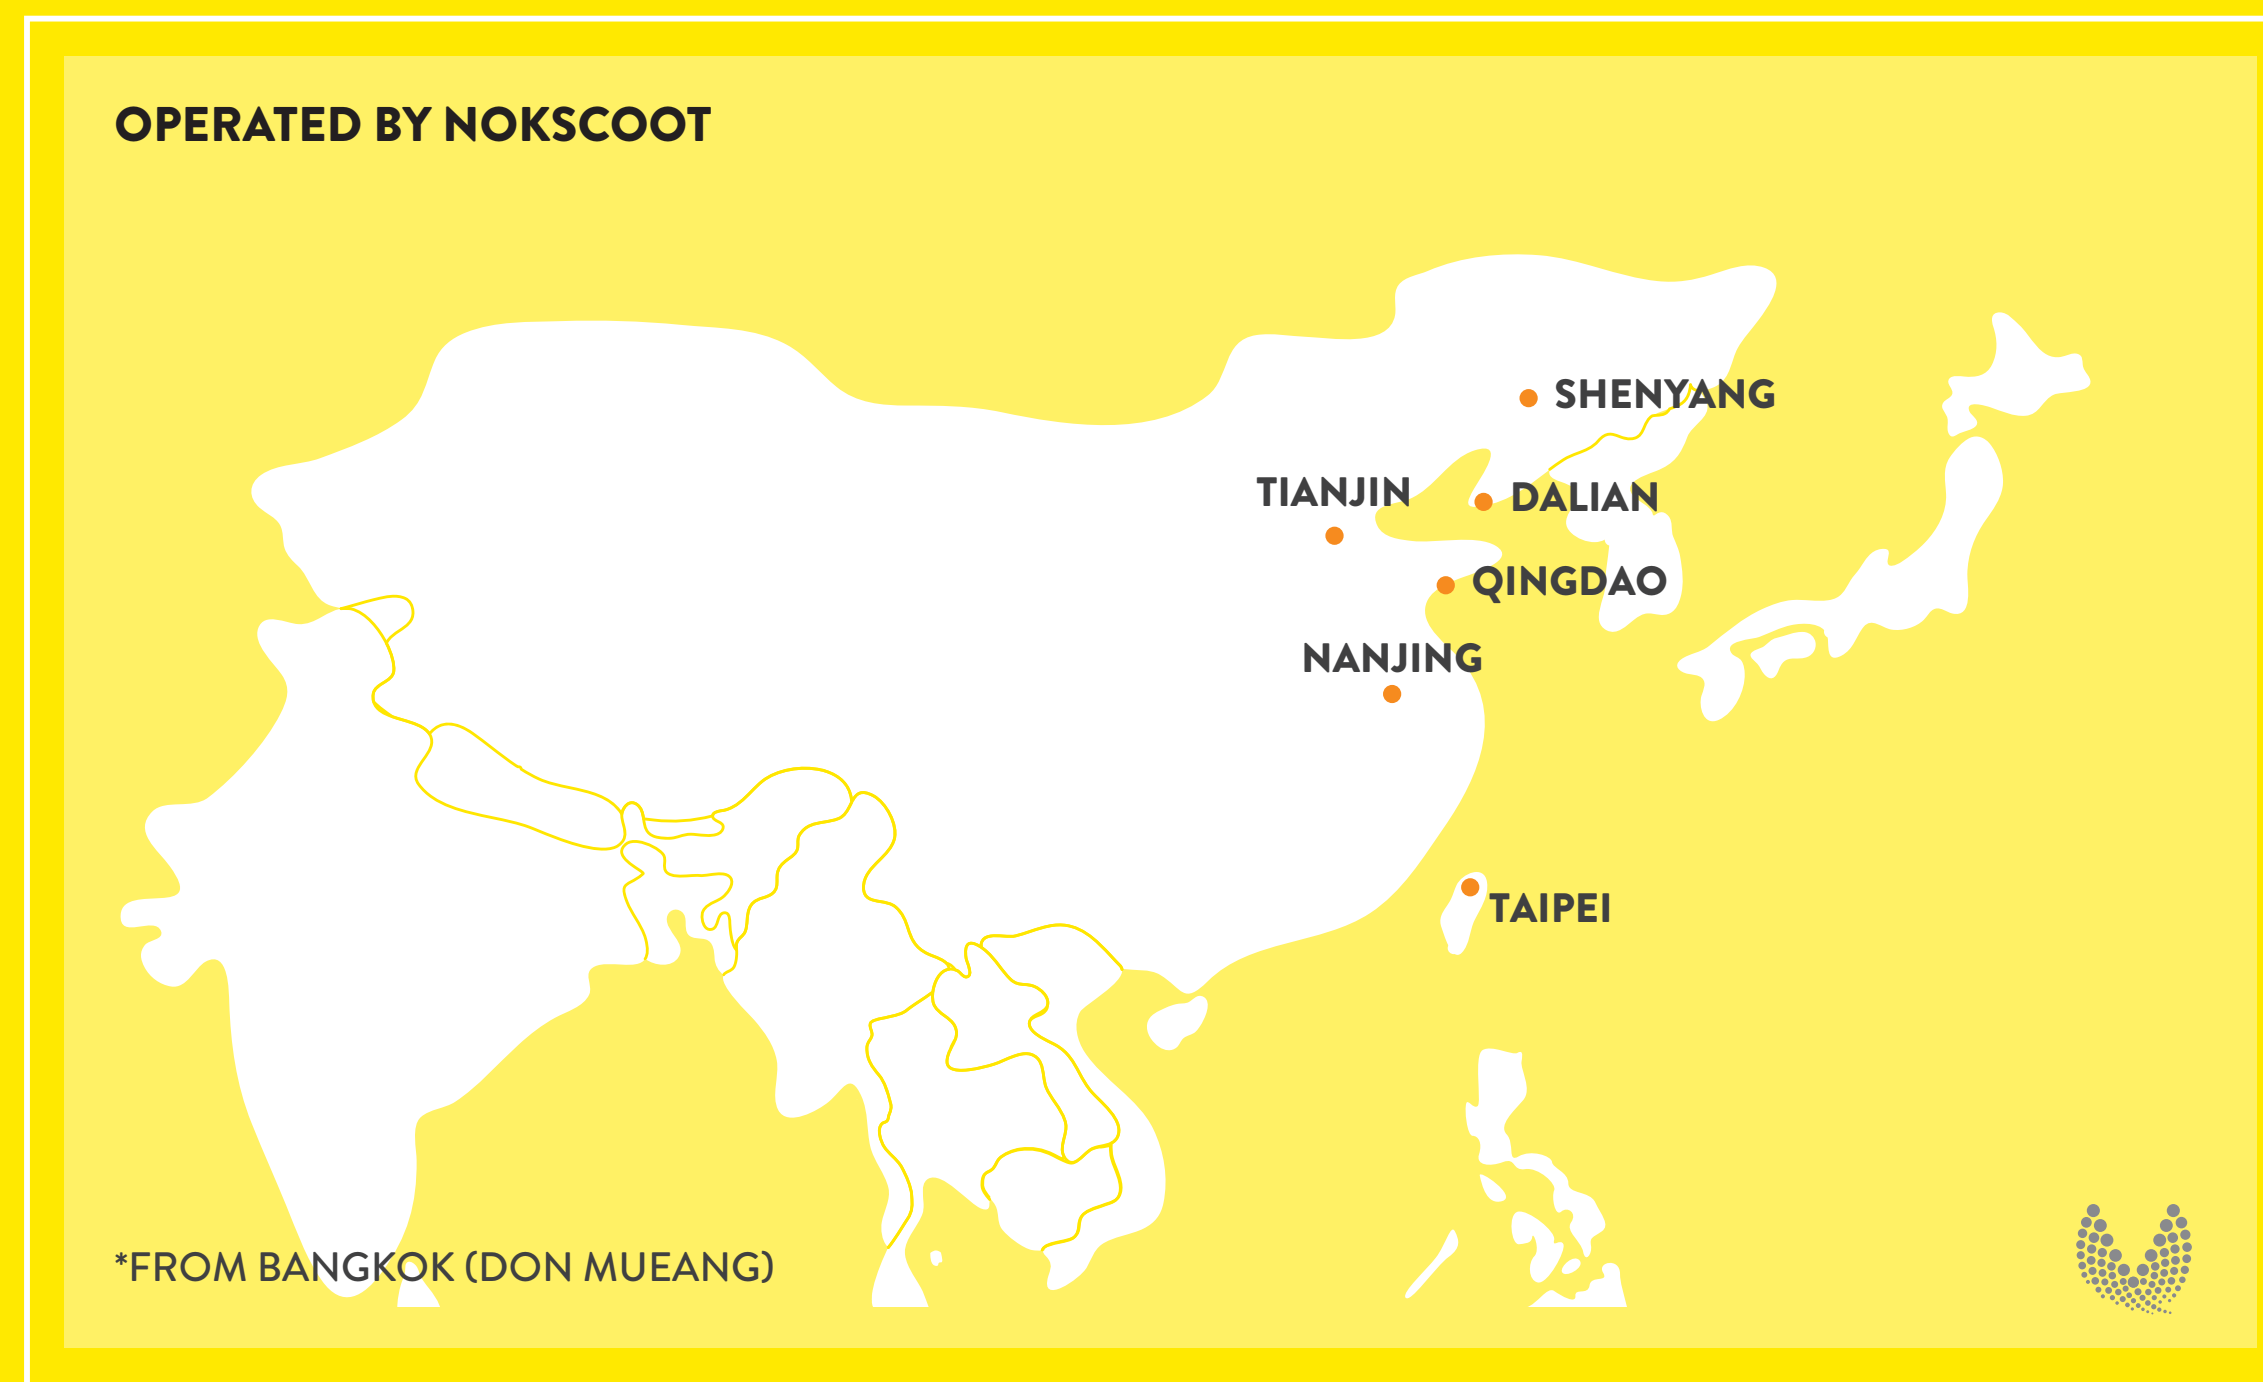

SCOOT NETWORK

- Scoot Base
- Flights operated by Scoot
- Flights operated by Scoot and Singapore Airlines / SilkAir
- Flights operated by Singapore Airlines / SilkAir

SCOOT NETWORK

Scoot Base

Flights operated by Scoot

Flights operated by Scoot and Singapore Airlines / SilkAir

Flights operated by Singapore Airlines / SilkAir

Flights operated by NokScoot

Flights operated by Nok Air

Flights operated by Virgin Australia

Flights operated by Vanilla Air