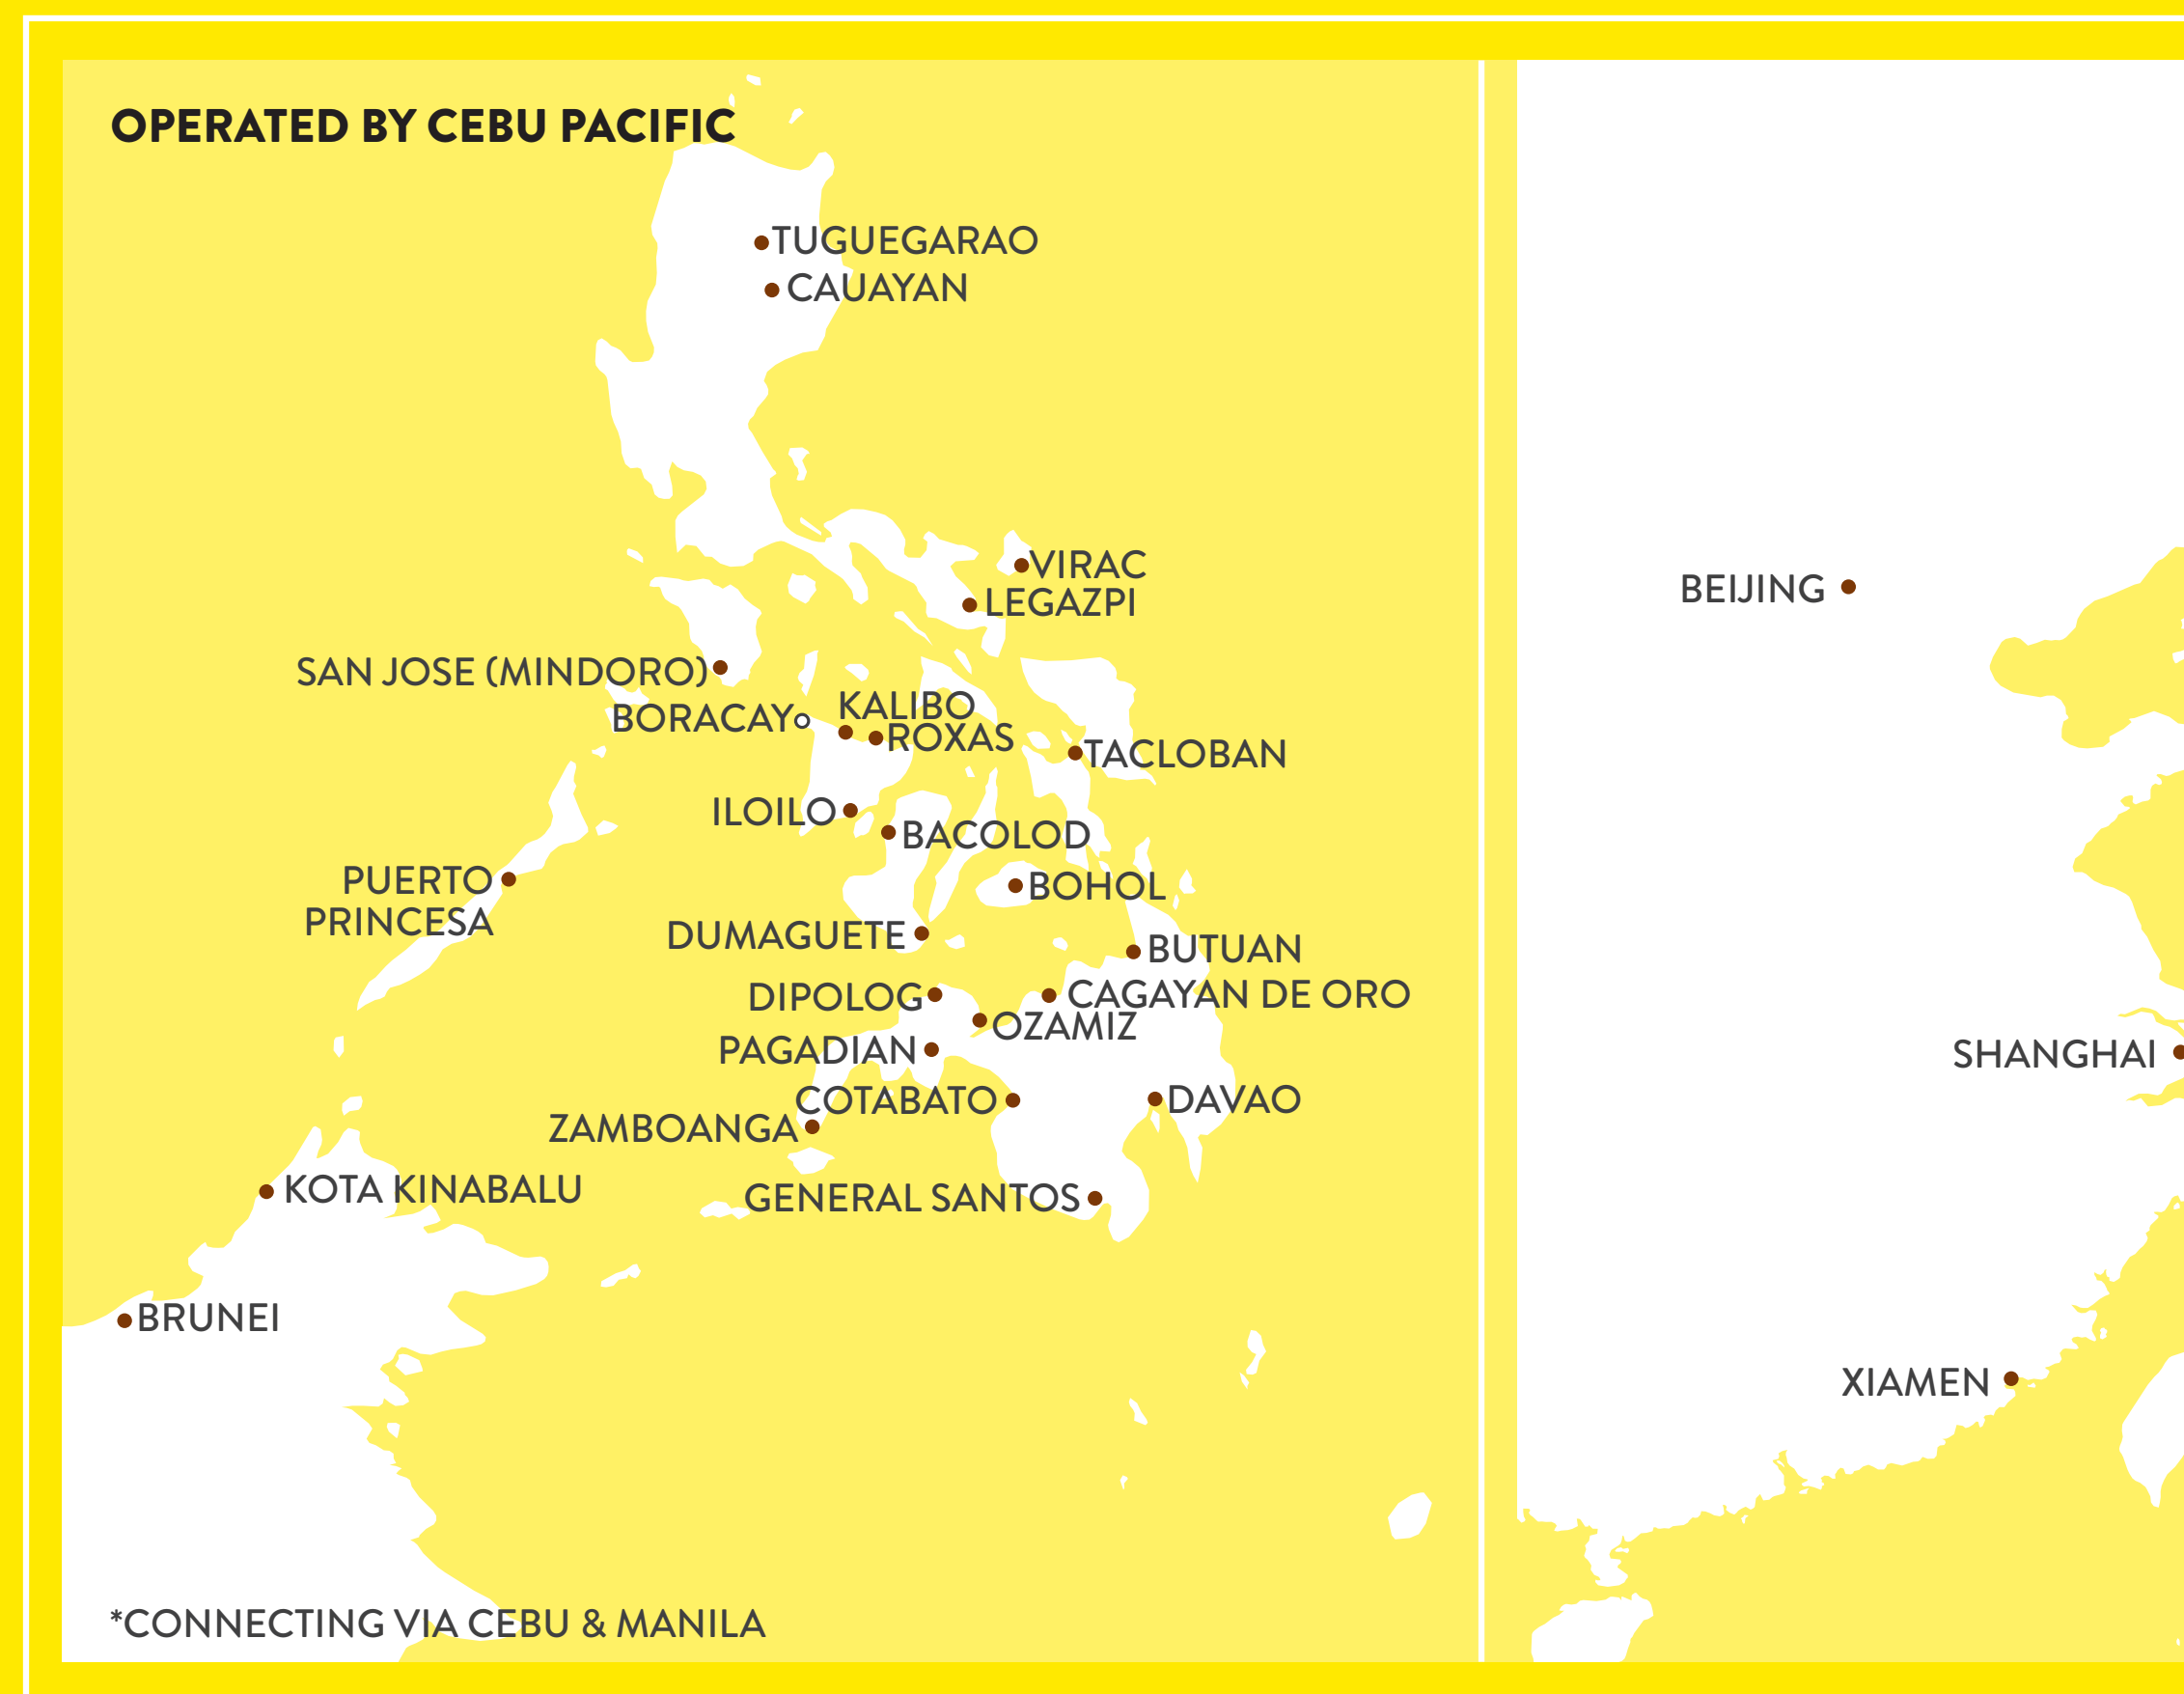

SCOOT NETWORK

- Scoot Base
- Flights operated by Scoot
- Flights operated by Scoot and Singapore Airlines / SilkAir
- Flights operated by Singapore Airlines / SilkAir

SCOOT NETWORK

Scoot Base

Flights operated by Scoot

Flights operated by Scoot and Singapore Airlines / SilkAir

Flights operated by Singapore Airlines / SilkAir

Flights operated by NokScoot

Flights operated by Nok Air

Flights operated by Virgin Australia

Flights operated by Vanilla Air

Flights operated by Cebu Pacific

Flights operated by Jeju Air

Flights operated by Olympic Air

Flights operated by Aegean Airlines