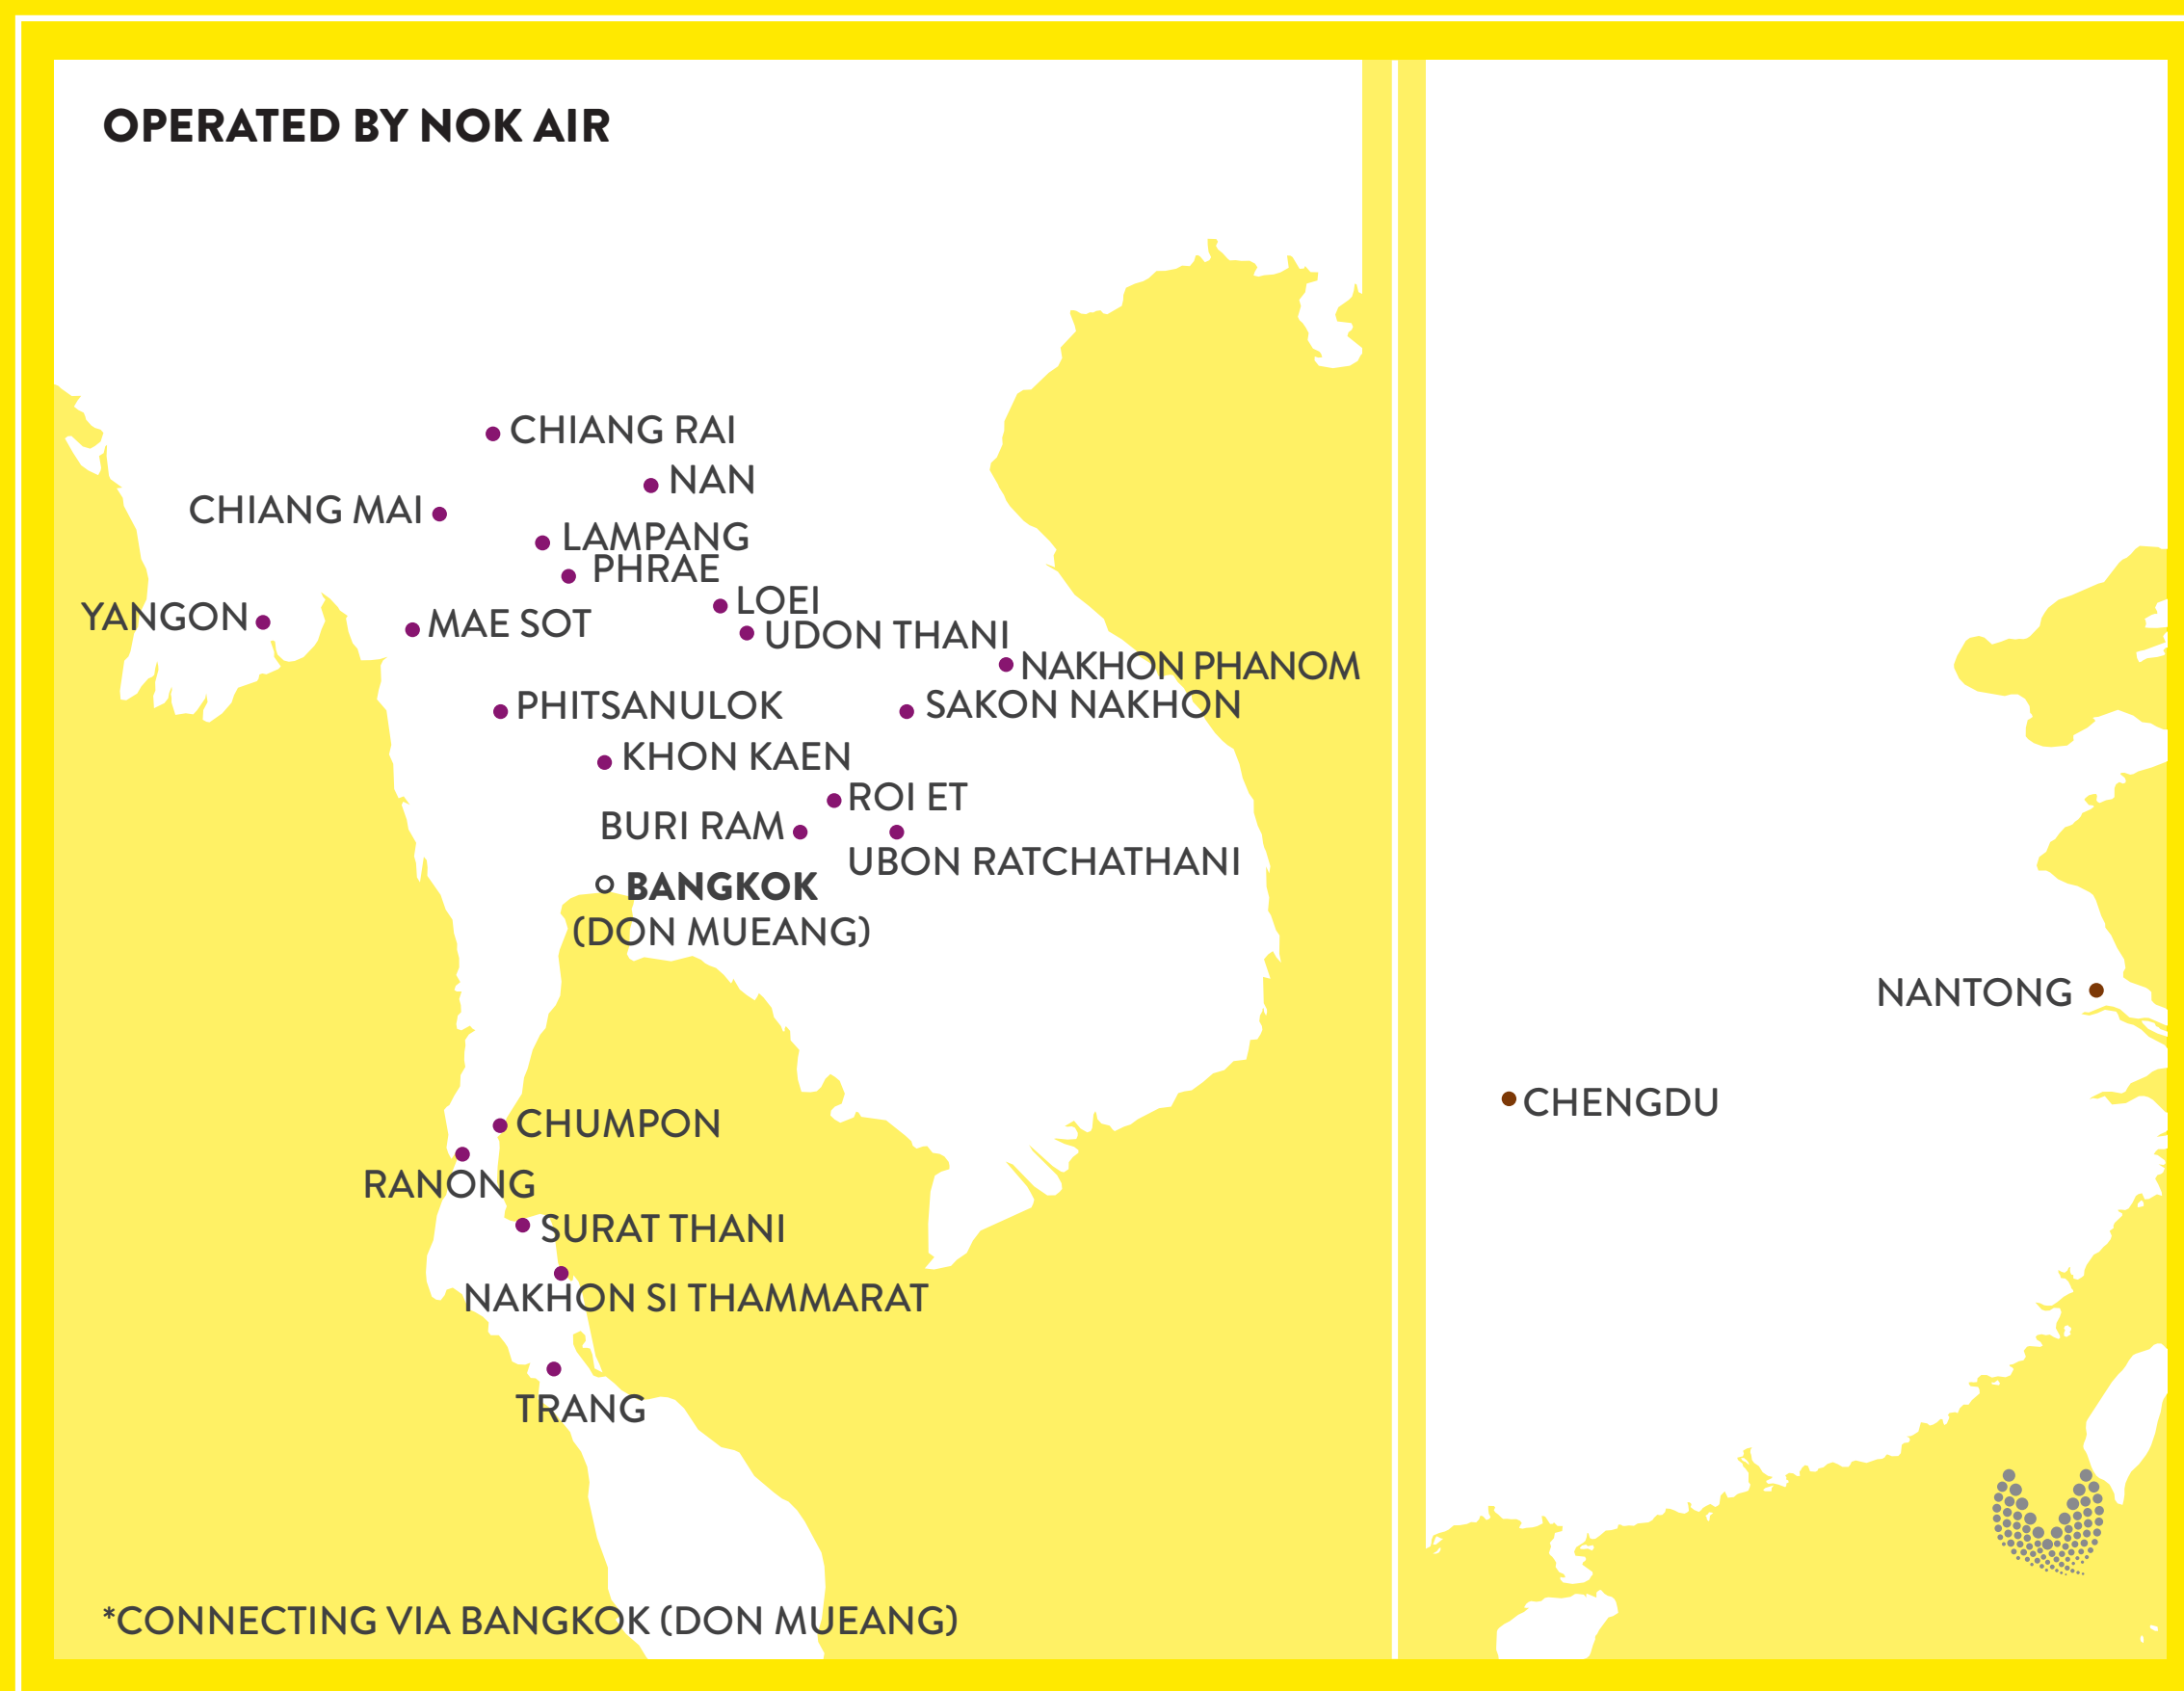

SCOOT NETWORK

- Scoot Base
- Flights operated by Scoot
- Flights operated by Scoot and Singapore Airlines / SilkAir
- Flights operated by Singapore Airlines / SilkAir

SCOOT NETWORK

Scoot Base

Flights operated by Scoot

Flights operated by Scoot and Singapore Airlines / SilkAir

Flights operated by Singapore Airlines / SilkAir

Flights operated by NokScoot

Flights operated by Nok Air

Flights operated by Virgin Australia

Flights operated by Vanilla Air

Flights operated by Cebu Pacific

Flights operated by Jeju Air

Flights operated by Olympic Air

Flights operated by Aegean Airlines