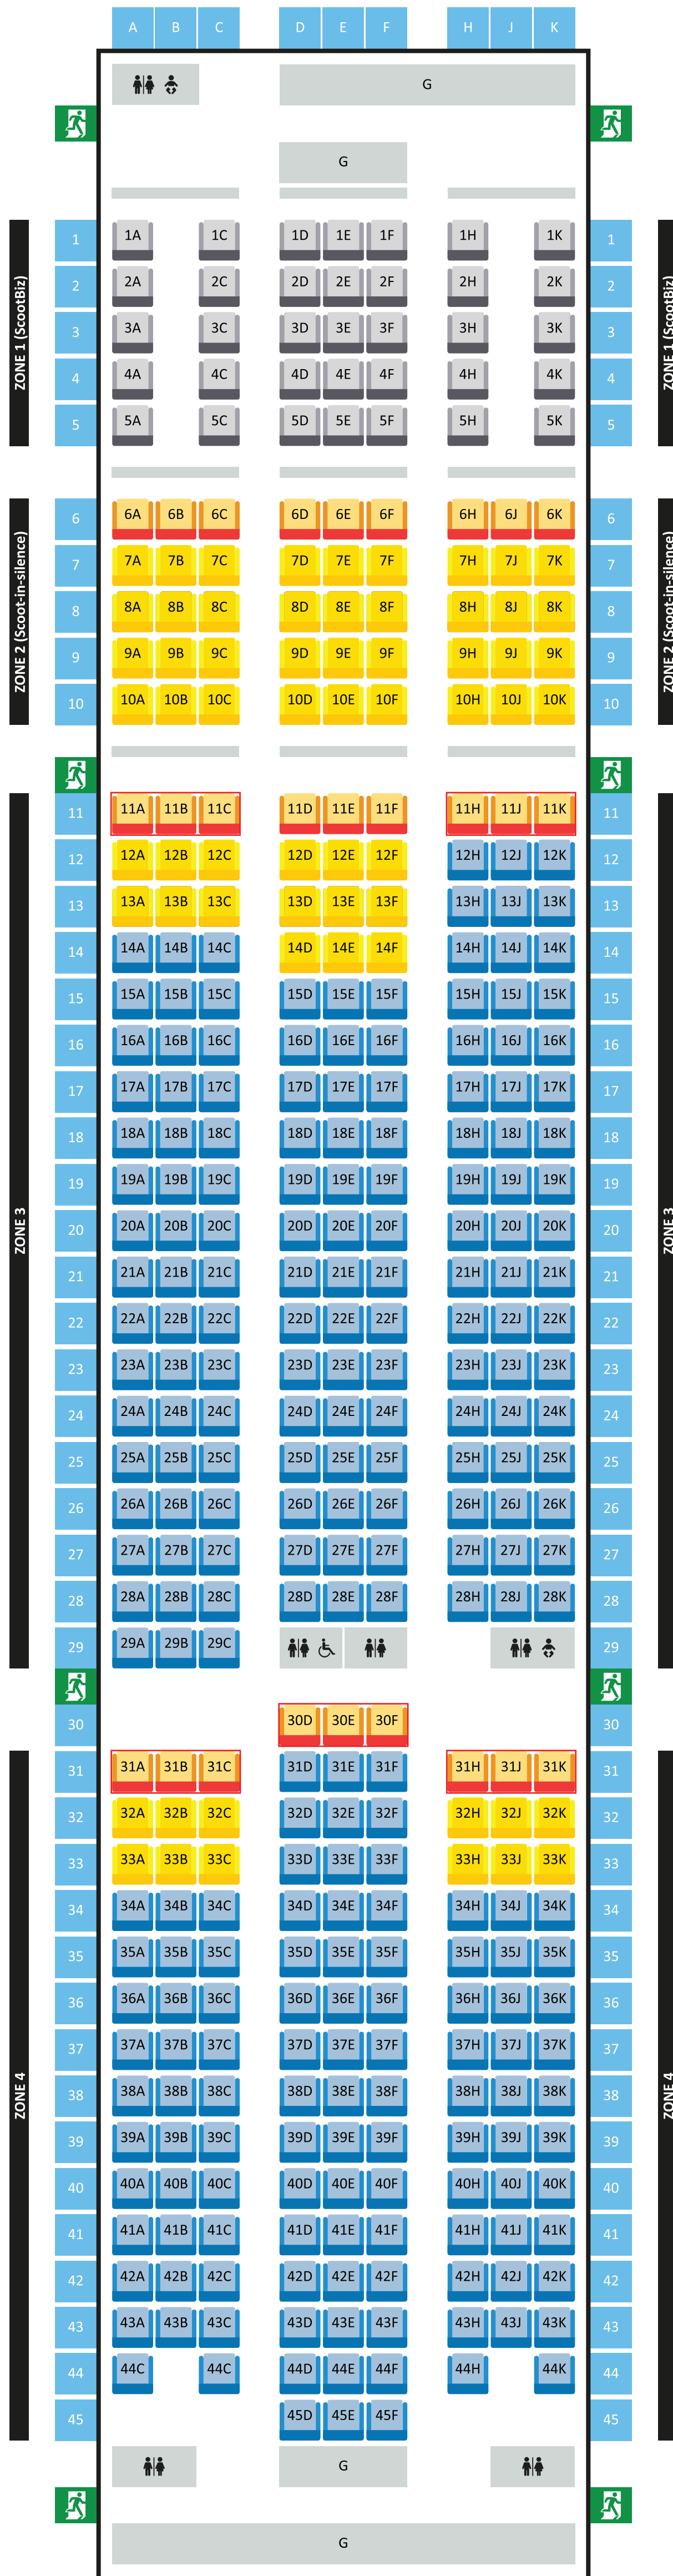

# 787-9 SEAT PRODUCT INFORMATION

## LEGEND

- ScootBiz
- Stretch
- Super
- Standard
- EXIT Exit door
- Emergency Exit Row
- G Galley
- L Lavatory
- L Wheelchair accessible lavatory
- L Lavatory with diaper change table

Disclaimer:  
 Seat map is not drawn to scale. Refer to the actual seat map during booking for the most up-to-date information.  
 All Economy class seats (except front row seats) have movable armrests for guests with reduced mobility.

# 787-8 SEAT PRODUCT INFORMATION

## LEGEND

- ScootBiz
- Stretch
- Standard
- Exit door
- Emergency Exit Row
- G Galley
- ♂ ♀ Lavatory
- ♂ ♀ ♿ Wheelchair accessible lavatory
- ♂ ♀ 🍼 Lavatory with diaper change table

Disclaimer:  
 Seat map is not drawn to scale. Refer to the actual seat map during booking for the most up-to-date information.  
 All Economy class seats (except front row seats) have movable armrests for guests with reduced mobility.