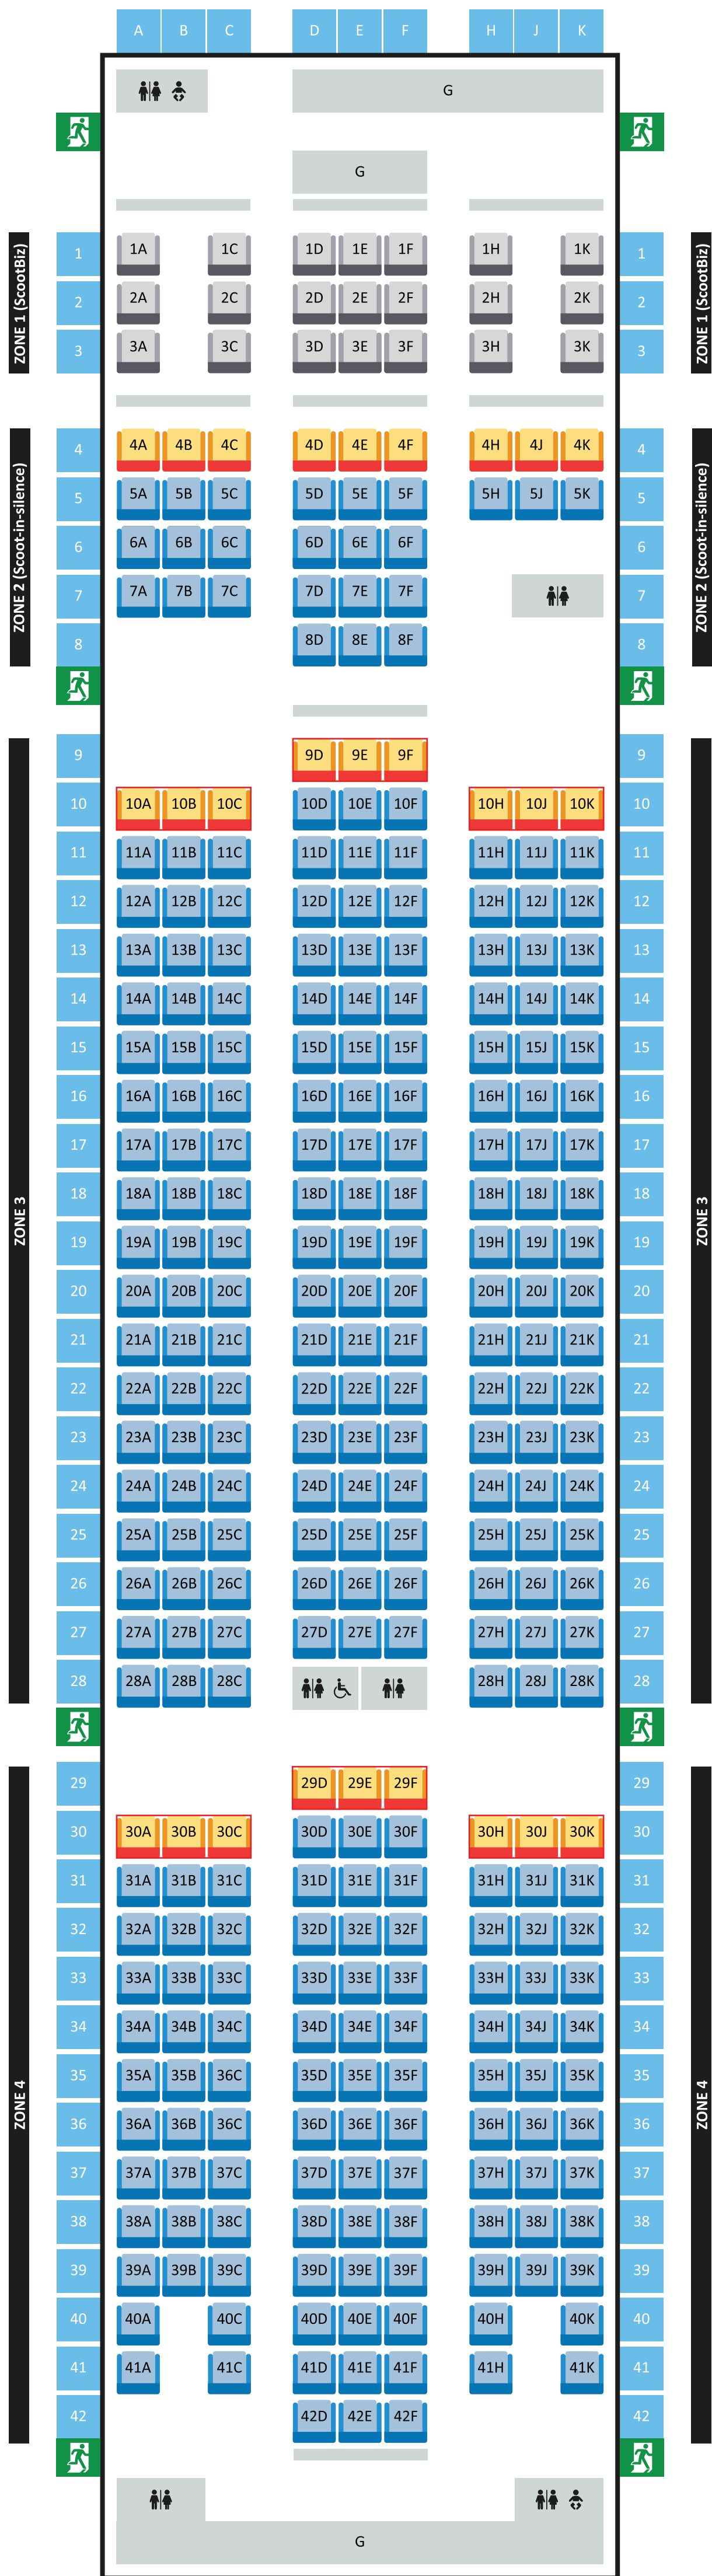

# 787-9 SEAT PRODUCT INFORMATION

## LEGEND

- ScootBiz
- Stretch
- Super
- Standard
- EXIT Exit door
- Emergency Exit Row
- G Galley
- L Lavatory
- L Wheelchair accessible lavatory
- L Lavatory with diaper change table

Disclaimer:  
 Seat map is not drawn to scale. Refer to the actual seat map during booking for the most up-to-date information.  
 All Economy class seats (except front row seats) have movable armrests for guests with reduced mobility.

## LEGEND

- ScootBiz
- Stretch
- Standard
- Exit door
- Emergency Exit Row
- G Galley
- ♂ ♀ Lavatory
- ♂ ♀ ♿ Wheelchair accessible lavatory
- ♂ ♀ 🍼 Lavatory with diaper change table

Disclaimer:  
 Seat map is not drawn to scale. Refer to the actual seat map during booking for the most up-to-date information.  
 All Economy class seats (except front row seats) have movable armrests for guests with reduced mobility.

## LEGEND

- ScotBiz
- Stretch
- Standard
- Exit door
- Emergency Exit Row
- Galley
- Lavatory
- Wheelchair accessible lavatory
- Lavatory with diaper change table

Disclaimer:  
 Seat map is not drawn to scale. Refer to the actual seat map during booking for the most up-to-date information.  
 All Economy class seats (except front row seats) have movable armrests for guests with reduced mobility.