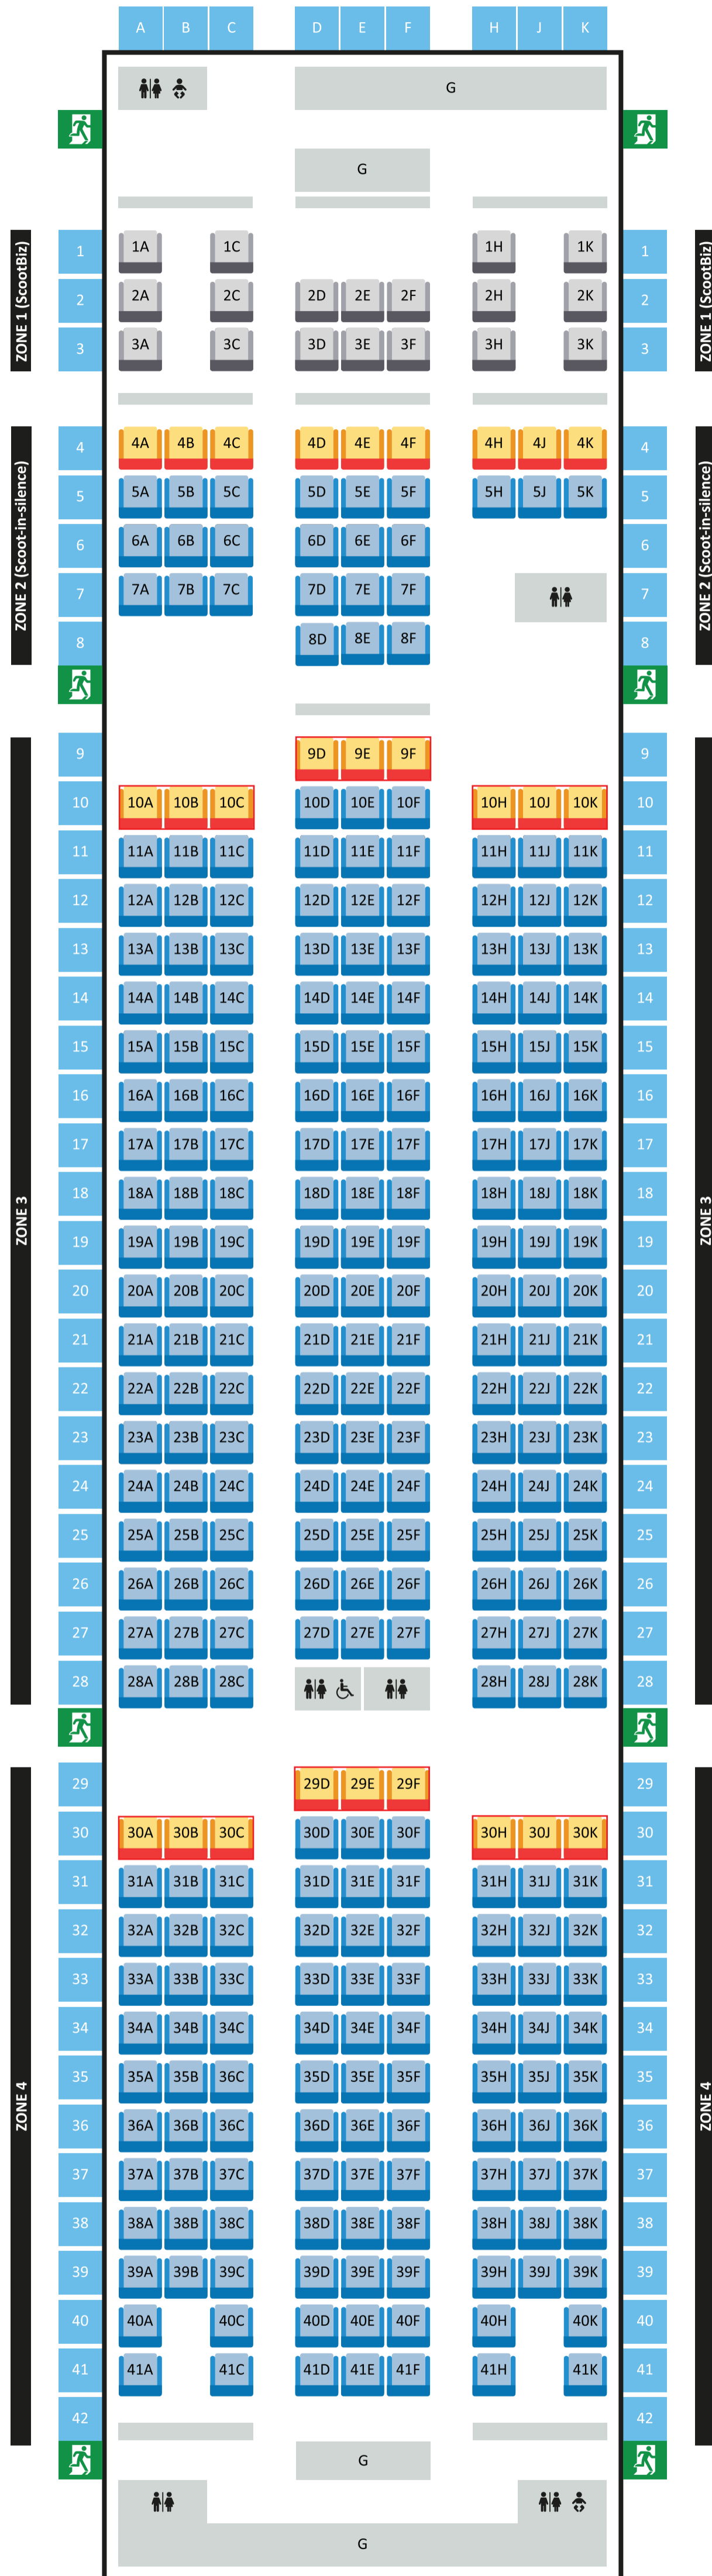

B787-8B SEAT PRODUCT INFORMATION (WITH CREW BUNK)

LEGEND

- ScotBiz
- Stretch
- Standard
- Exit door
- Emergency Exit Row
- Galley
- Lavatory
- Wheelchair accessible lavatory
- Lavatory with diaper change table

Disclaimer:
Seat map is not drawn to scale. Refer to the actual seat map during booking for the most up-to-date information.
All Economy class seats (except front row seats) have movable armrests for guests with reduced mobility.